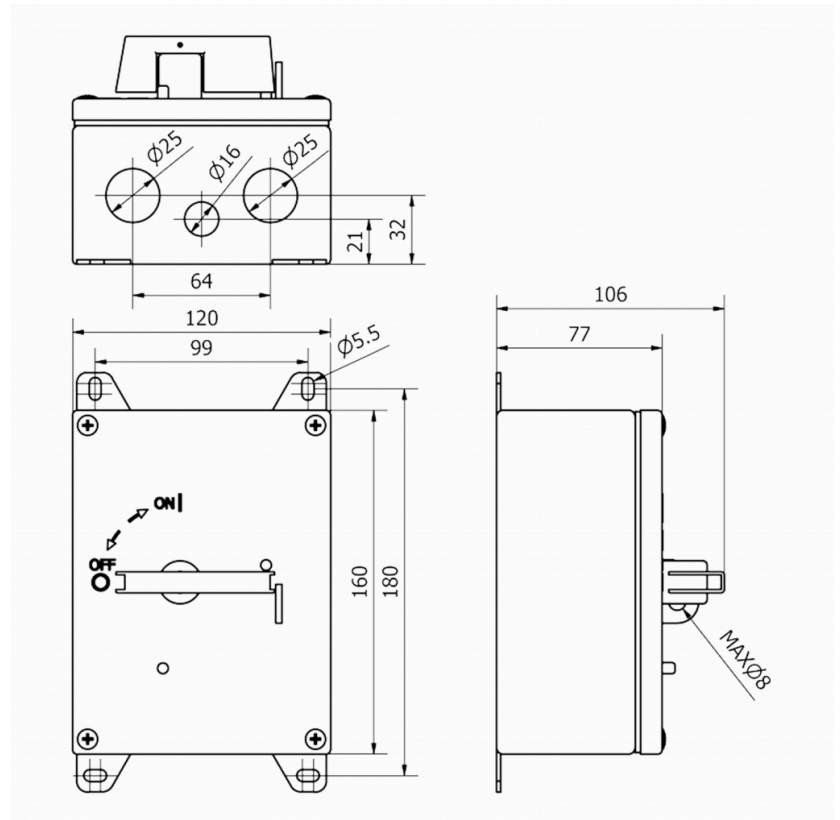

## ISF 430UL RA2R

4x25A 400V 11kW

PRODUCT NUMBER	29431
GTIN	6419410294314
E-NUMBER FI	3662509
TECHNICAL NAME	4x25A 400V 11kW
ETIM CLASS	EC000216

### MEASUREMENTS

HEIGHT	160 mm
WIDTH	120 mm
DEPTH	77 mm
VOLUME	1.4784 l

### LOGISTICAL DATA

PACKAGE SIZE 1	77 mm
DEPTH	
PACKAGE SIZE 1	160 mm
HEIGHT	
PACKAGE SIZE 1	120 mm
WIDTH	
PACKAGE SIZE 1	1.4784 l
VOLUME	

## TECHNICAL DATA

NUMBER OF POLES	4
ENCLOSURE	RA2R (120 x 160 x 77 mm)
ENCLOSURE TYPE	Stainless steel enclosure (AISI 316L)
UL	UL 60947-4-1A
EMC	No
ATEX	No
IP RATING	IP66
AMPERE RATING (600V)	30
HP 208V	5
HP 480V	10
HP 600V	15
SWITCH TYPE DESCRIPTION	Manual motor controller
WIRE SIZE (CU ONLY)	14-8 AWG