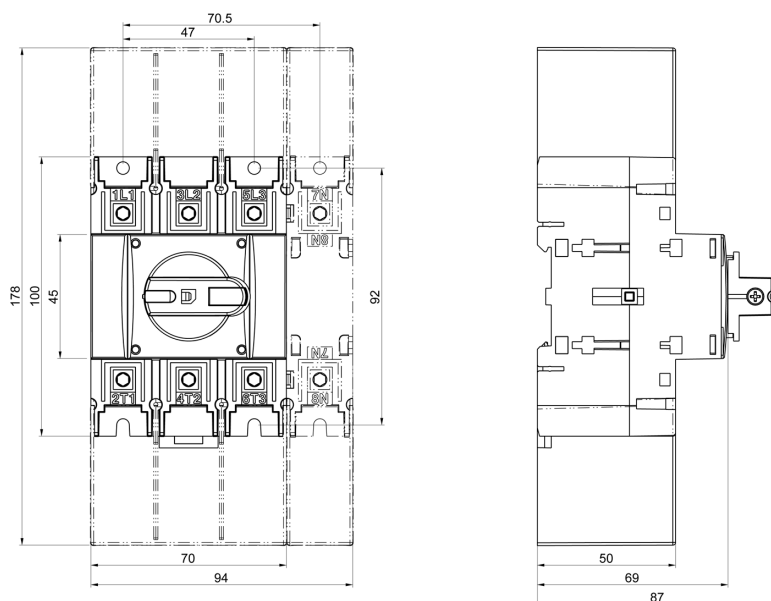

LoadSafe KU 360UL98

3x40A 400V 30kW

PRODUCT NUMBER	20371
GTIN	6419410203712
TECHNICAL NAME	3x40A 400V 30kW
ETIM CLASS	EC000216

MEASUREMENTS

HEIGHT	100 mm
WIDTH	70 mm
DEPTH	87 mm
VOLUME	0.609 l
NET WEIGHT	0.5255 kg

LOGISTICAL DATA

SALES UNIT	1
PACKAGE SIZE 1	1
PACKAGE SIZE 1 DEPTH	87 mm
PACKAGE SIZE 1 HEIGHT	100 mm
PACKAGE SIZE 1 WIDTH	87 mm
PACKAGE SIZE 1 WEIGHT	0.5255 kg
PACKAGE SIZE 1 VOLUME	0.7569 l

DIMENSIONAL DRAWING

TECHNICAL DATA

NUMBER OF POLES	3
UL	UL98
ATEX	No
AMPERE RATING (600V)	60
HP 240V	20
HP 480V	40
HP 600V	60
WIRE SIZE (CU ONLY)	14-1/0 AWG