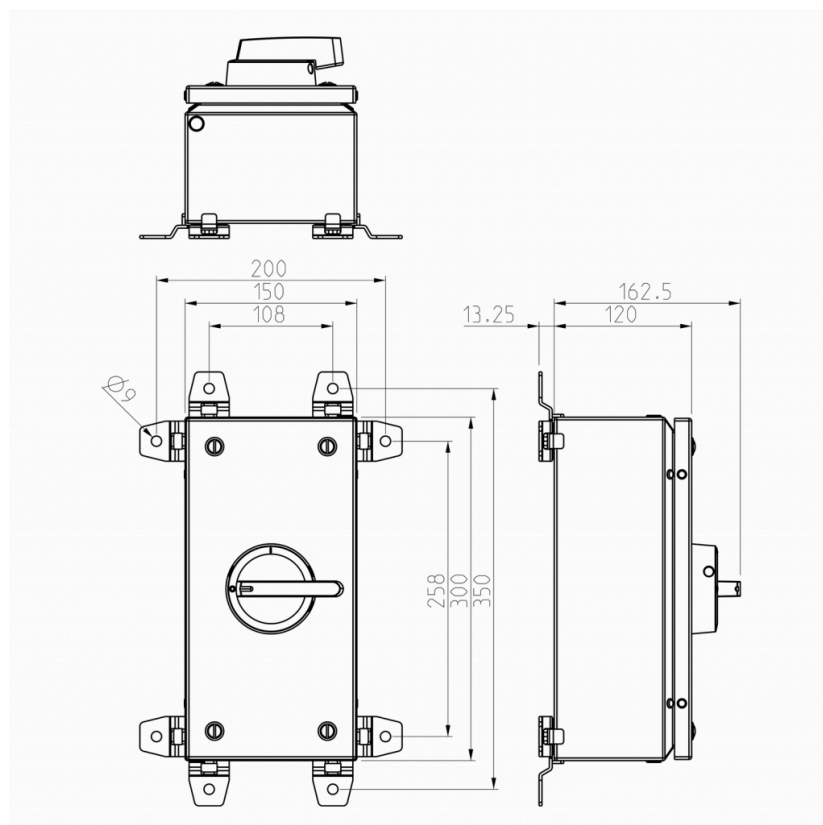

IsoSafe KET 460UL T4

4x40A 400V 22kW

PRODUCT NUMBER	34886
GTIN	6419410348864
TECHNICAL NAME	4x40A 400V 22kW
ETIM CLASS	EC000216

MEASUREMENTS

HEIGHT	300 mm
WIDTH	150 mm
DEPTH	120 mm
VOLUME	5.4 l
NET WEIGHT	3.5177 kg

LOGISTICAL DATA

PACKAGE SIZE 1 DEPTH	120 mm
PACKAGE SIZE 1 HEIGHT	300 mm
PACKAGE SIZE 1 WIDTH	150 mm
PACKAGE SIZE 1 WEIGHT	3.5177 kg
PACKAGE SIZE 1 VOLUME	5.4 l

DIMENSIONAL DRAWING

TECHNICAL DATA

NUMBER OF POLES	4
ENCLOSURE	T4 (150 x 300 x 120 mm)
ENCLOSURE TYPE	Painted sheet steel
UL	UL 60947-4-1A
EMC	No
ATEX	No
IP RATING	IP66
AMPERE RATING (600V)	60
HP 208V	10
HP 415V	10
HP 480V	25
HP 600V	25
SWITCH TYPE DESCRIPTION	Manual motor controller
WIRE SIZE (CU ONLY)	12-4AWG