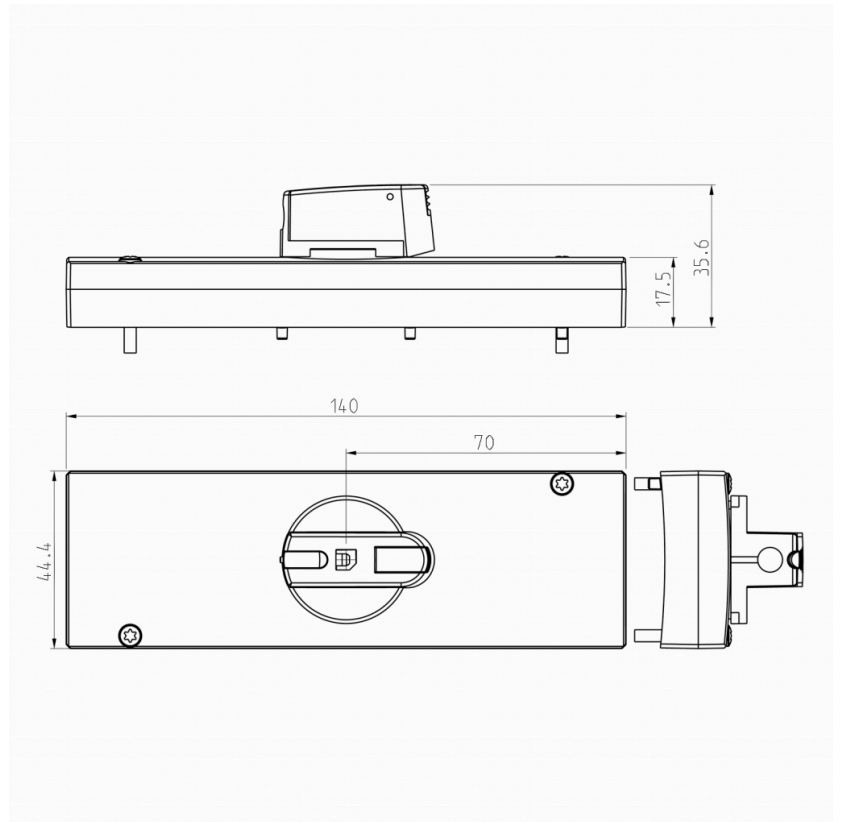

PK160KU

PK160KU

PRODUCT NUMBER	20366
GTIN	6419410203668
E-NUMBER FI	3600816
ETIM CLASS	EC000222

MEASUREMENTS

NET WEIGHT 0.1094 kg

LOGISTICAL DATA

PACKAGE SIZE 1 0.1094 kg
WEIGHT

DIMENSIONAL DRAWING

TECHNICAL DATA

ATEX	No
ACCESSORY FOR	KU 100-160A switches