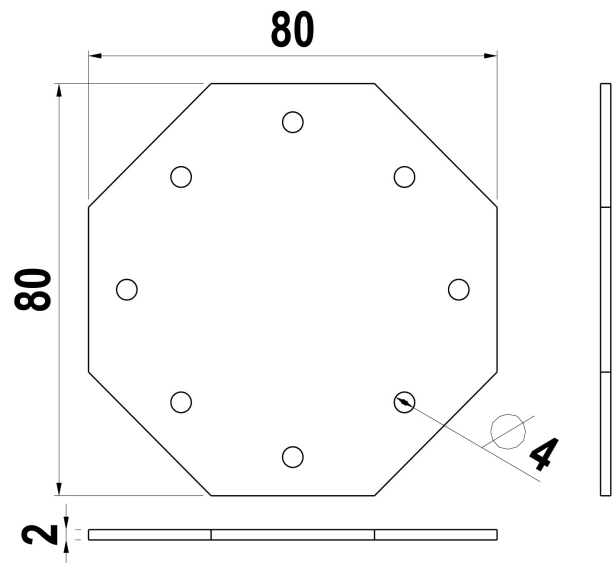

 **ConnectSafe**
**KCS996 MOUNTING
PLATE**

PRODUCT NUMBER	33089
GTIN	6419410330890
E-NUMBER FI	3412343
ETIM CLASS	EC000213

MEASUREMENTS

NET WEIGHT 0.077 kg

LOGISTICAL DATA

PACKAGE SIZE 1 0.077 kg
WEIGHT

DIMENSIONAL DRAWING

TECHNICAL DATA

ATEX

No