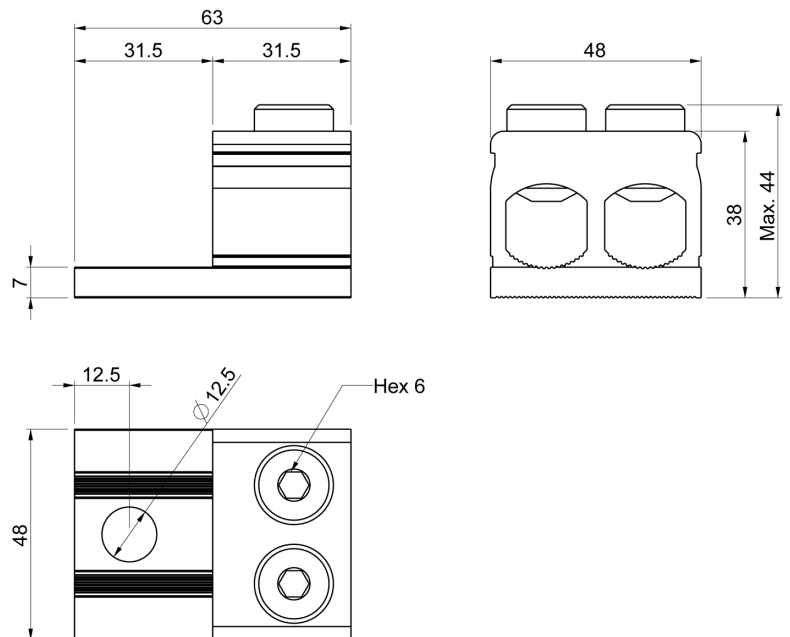

ConnectSafe
KKL2X150

PRODUCT NUMBER	37862
GTIN	6419410378625
E-NUMBER FI	1942092
ETIM CLASS	EC000897

MEASUREMENTS

HEIGHT	63 mm
WIDTH	48 mm
DEPTH	38 mm
VOLUME	0.1149 l
NET WEIGHT	0.258 kg

LOGISTICAL DATA

PACKAGE SIZE 1	20
PACKAGE SIZE 1	0.258 kg
WEIGHT	

DIMENSIONAL DRAWING

TECHNICAL DATA

ATEX	No
TORQUE AL/CU (NM)	12 (25-50 mm ²) / 22 (70-95 mm ²) / 38 (120-150 mm ²)
KEY SIZE	Hex 6
IN (AL) (A)	500
IN (CU) (A)	640
AL MM ²	25-150
CU MM ²	25-150