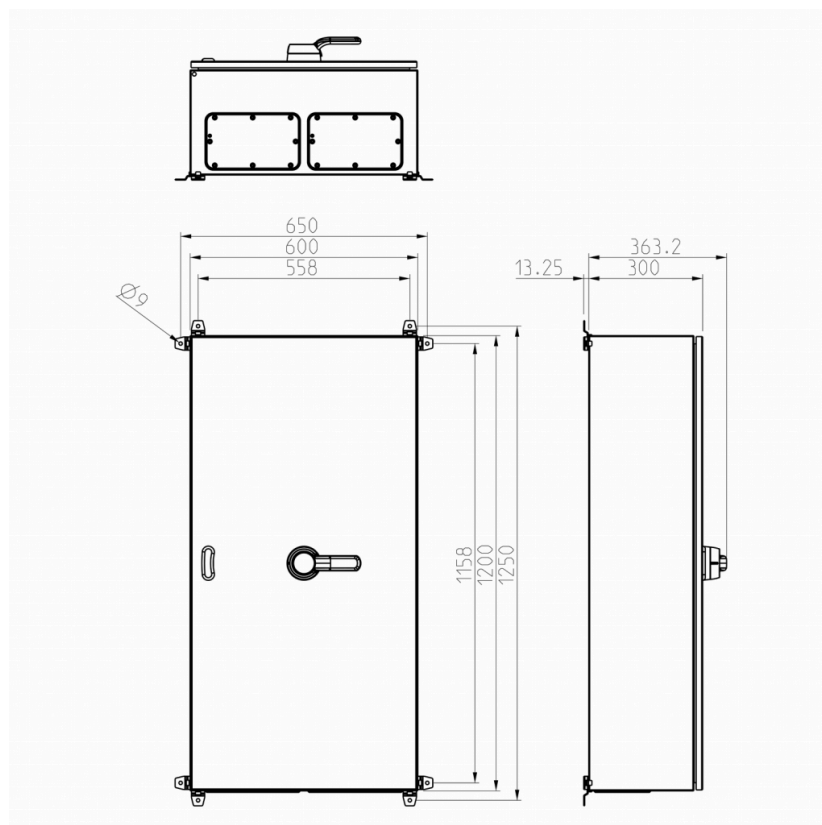

 IsoSafe

KET 31600T T10A

3x1600A 400V 900kW

PRODUCT NUMBER	33842
GTIN	6419410338421
TECHNICAL NAME	3x1600A 400V 900kW
ETIM CLASS	EC000216

MEASUREMENTS

HEIGHT	1200 mm
WIDTH	600 mm
DEPTH	300 mm
VOLUME	216 l
NET WEIGHT	80.4834 kg

LOGISTICAL DATA

SALES UNIT	1
PACKAGE SIZE 1	1
PACKAGE SIZE 1 DEPTH	124 mm
PACKAGE SIZE 1 HEIGHT	369 mm
PACKAGE SIZE 1 WIDTH	160 mm
PACKAGE SIZE 1 WEIGHT	80.4834 kg
PACKAGE SIZE 1 VOLUME	7.321 l

DIMENSIONAL DRAWING

TECHNICAL DATA

NUMBER OF POLES	3
ENCLOSURE	T10A (600 x 1200 x 300 mm)
ENCLOSURE TYPE	Painted sheet steel
EMC	No
ATEX	No
IP RATING	IP66
SWITCH TYPE DESCRIPTION	Isolating switch