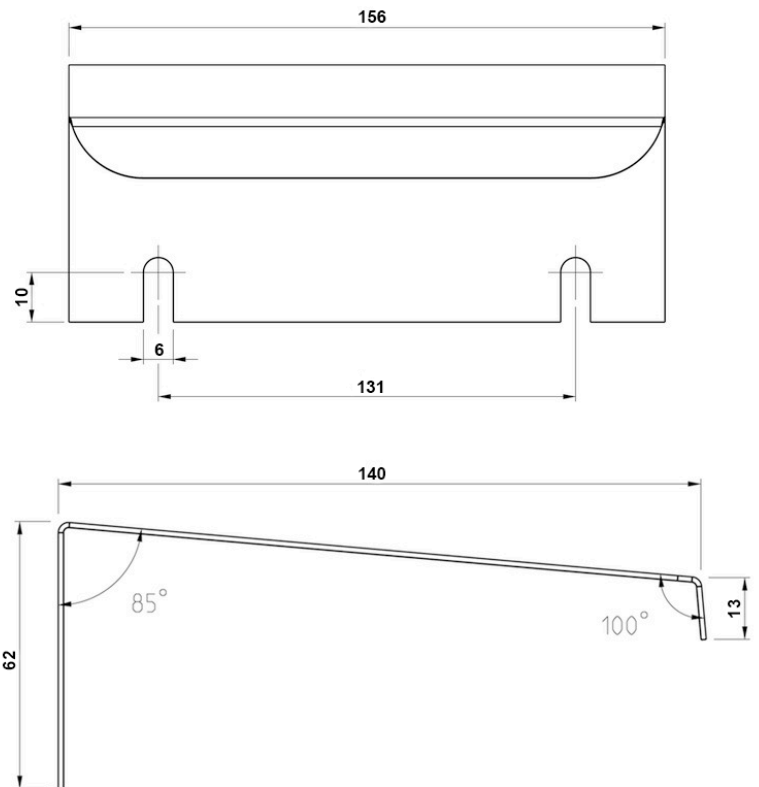

KSL20

Suojalippa L156 K62 S140

PRODUCT NUMBER	35326
GTIN	6419410353264
E-NUMBER FI	3600595
ETIM CLASS	EC002498

MEASUREMENTS

LOGISTICAL DATA

DIMENSIONAL DRAWING

TECHNICAL DATA

ATEX	No
ACCESSORY FOR	M3 enclosures