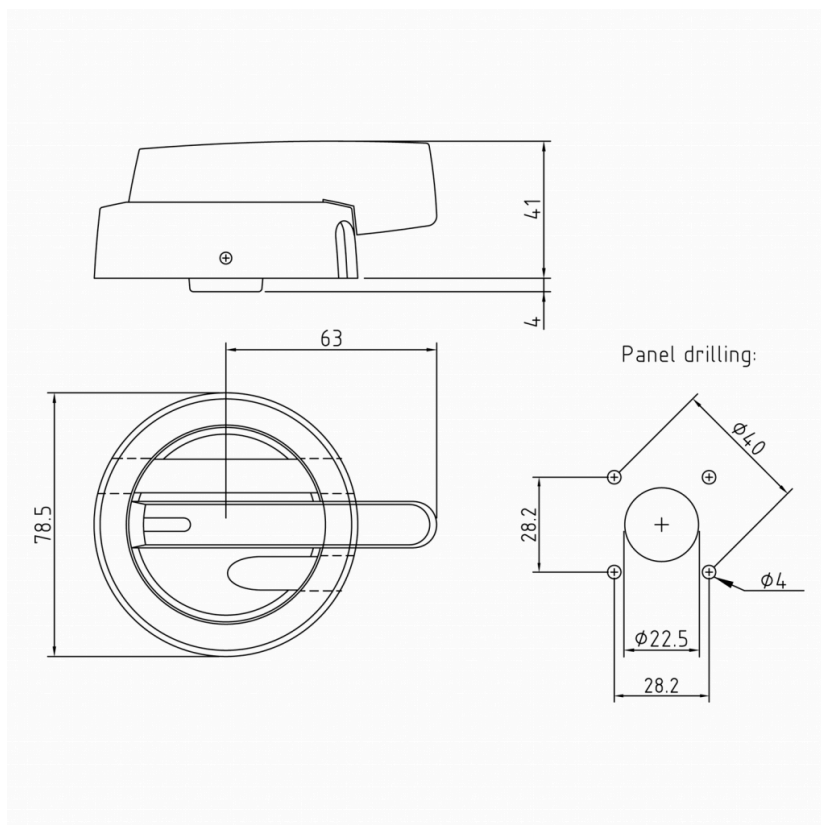

LK11

LK11 musta

PRODUCT NUMBER	22260
GTIN	6419410222607
E-NUMBER FI	3600936
ETIM CLASS	EC000230

MEASUREMENTS

HEIGHT	102 mm
WIDTH	78.5 mm
DEPTH	41 mm
VOLUME	0.3283 l
NET WEIGHT	0.1008 kg

LOGISTICAL DATA

PACKAGE SIZE 1 WEIGHT	0.1008 kg
--------------------------	-----------

DIMENSIONAL DRAWING

TECHNICAL DATA

ATEX	No
IP RATING	IP66
NEMA	1, 3R, 4X, 12
ACCESSORY FOR	KU 16-160A, KVKE 63-160A