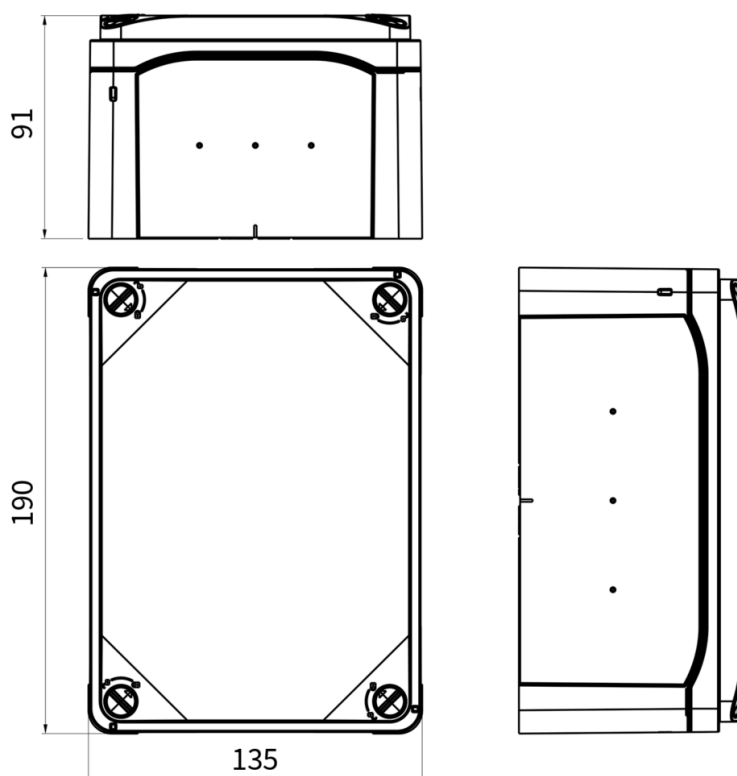

 **ConnectSafe**
KCS19139ABS

190x135x90, ABS, IP66

PRODUCT NUMBER	32887
GTIN	6419410328873
E-NUMBER FI	3412335
ETIM CLASS	EC000261

MEASUREMENTS

NET WEIGHT 0.3414 kg

LOGISTICAL DATA

PACKAGE SIZE 1 0.3414 kg
WEIGHT

DIMENSIONAL DRAWING

TECHNICAL DATA

ENCLOSURE	KCS19139ABS (190 x 135 x 91 mm)
ATEX	No
IP RATING	IP65