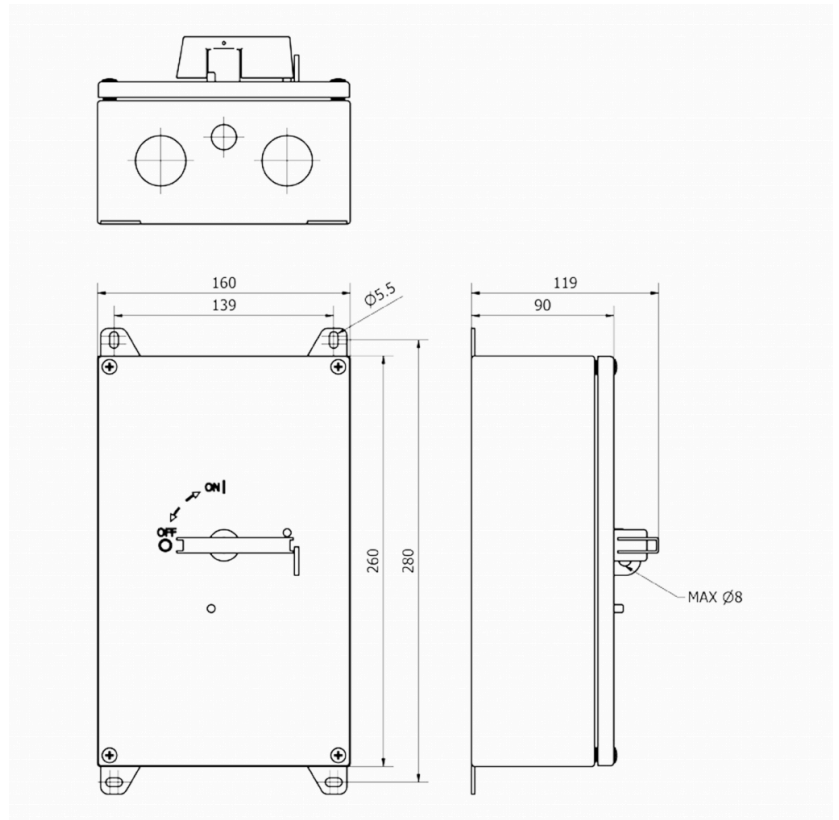

 IsoSafe

KER 680CUL RA4R

6x63A 400V 30kW

PRODUCT NUMBER	30767
GTIN	6419410307670
TECHNICAL NAME	6x63A 400V 30kW
ETIM CLASS	EC000216

MEASUREMENTS

HEIGHT	260 mm
WIDTH	160 mm
DEPTH	90 mm
VOLUME	3.744 l
NET WEIGHT	2.7428 kg

LOGISTICAL DATA

PACKAGE SIZE 1 DEPTH	90 mm
PACKAGE SIZE 1 HEIGHT	260 mm
PACKAGE SIZE 1 WIDTH	160 mm
PACKAGE SIZE 1 WEIGHT	2.7428 kg
PACKAGE SIZE 1 VOLUME	3.744 l

DIMENSIONAL DRAWING

TECHNICAL DATA

NUMBER OF POLES	6
ENCLOSURE	RA4R (160 x 260 x 90 mm)
ENCLOSURE TYPE	Stainless steel enclosure (AISI 316L)
UL	UL 60947-4-1A
EMC	No
ATEX	No
IP RATING	IP66
AMPERE RATING (600V)	80
HP 208V	10
HP 415V	15
HP 480V	30
HP 600V	30
SWITCH TYPE DESCRIPTION	Manual motor controller
WIRE SIZE (CU ONLY)	12-4AWG