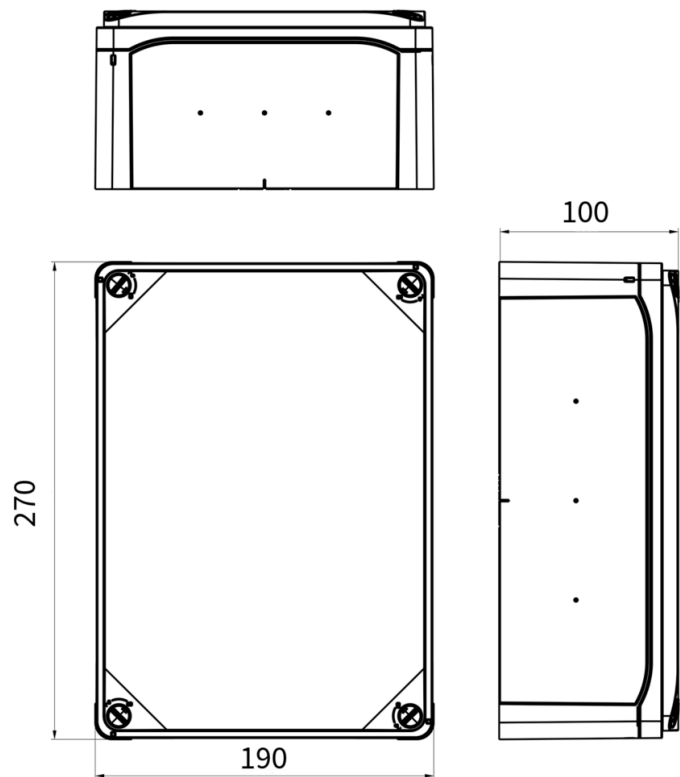

 **ConnectSafe**  
**KCS271910PC**

270x190x100, PC, IP66

|                |               |
|----------------|---------------|
| PRODUCT NUMBER | 24996         |
| GTIN           | 6419410249963 |
| E-NUMBER FI    | 3412326       |
| ETIM CLASS     | EC000261      |

### MEASUREMENTS

NET WEIGHT 0.8967 kg

### LOGISTICAL DATA

PACKAGE SIZE 1 0.8967 kg  
WEIGHT

## TECHNICAL DATA

|                |                                  |
|----------------|----------------------------------|
| ENCLOSURE      | KCS271910PC (270 x 190 x 100 mm) |
| ENCLOSURE TYPE | Polycarbonate                    |
| ATEX           | No                               |