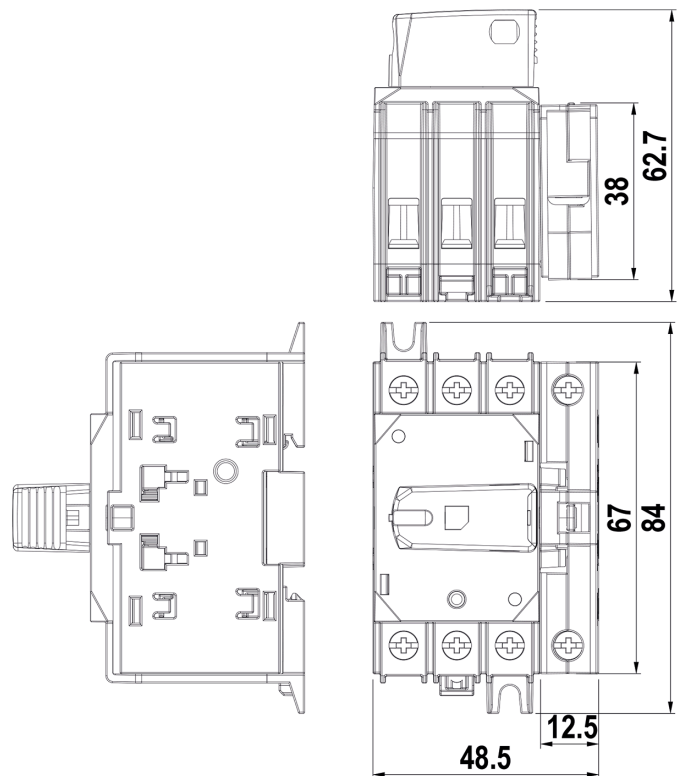

## MEASUREMENTS

NET WEIGHT 0.0337 kg

## LOGISTICAL DATA

PACKAGE SIZE 1 0.0337 kg  
WEIGHT

## DIMENSIONAL DRAWING