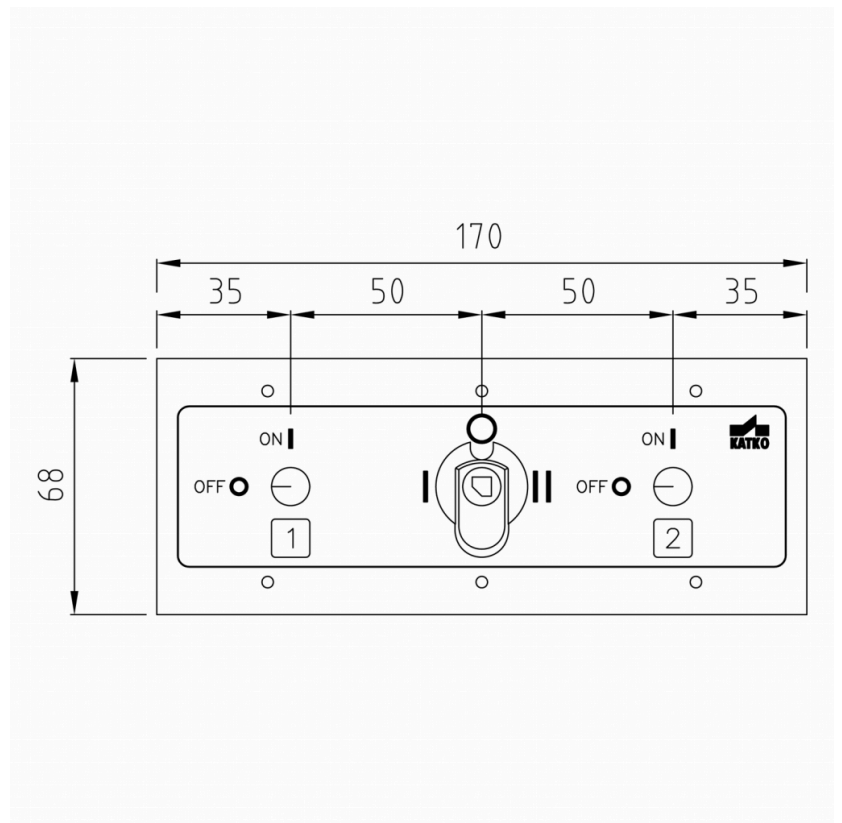

VV102

VV102

PRODUCT NUMBER	22640
GTIN	6419410226407
E-NUMBER FI	3600930
ETIM CLASS	EC000222

MEASUREMENTS

NET WEIGHT 0.5125 kg

LOGISTICAL DATA

PACKAGE SIZE 1 0.5125 kg
WEIGHT

DIMENSIONAL DRAWING