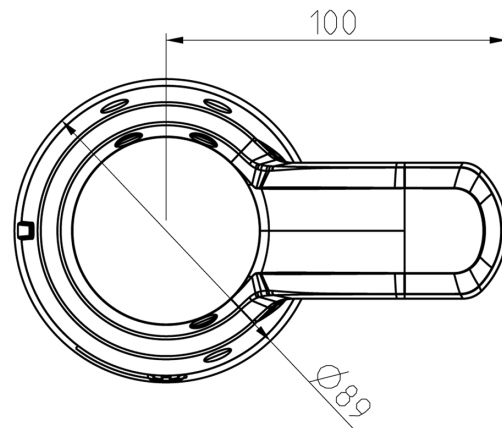

LKX100CO102YR

LKX100CO102YR keltapunainen

PRODUCT NUMBER	48472
GTIN	6419410484722
E-NUMBER FI	3609268
ETIM CLASS	EC000230

MEASUREMENTS

HEIGHT	144.5 mm
WIDTH	89 mm
DEPTH	63.5 mm
VOLUME	0.8166 l
NET WEIGHT	0.2003 kg

LOGISTICAL DATA

PACKAGE SIZE 1	0.2003 kg
WEIGHT	

DIMENSIONAL DRAWING

TECHNICAL DATA

ATEX	No
IP RATING	IP66NW
NEMA	1, 3R, 4X, 12
ACCESSORY FOR	KU 200-250A switches