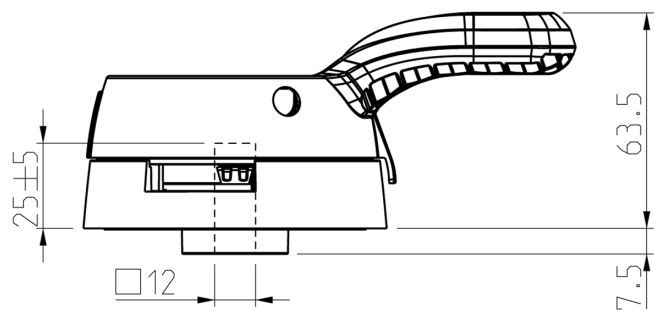

LKX100CO102YR

LKX100CO102YR keltapunainen

PRODUCT NUMBER	48472
GTIN	6419410484722
E-NUMBER FI	3609268
ETIM CLASS	EC000230

MEASUREMENTS

HEIGHT	144.5 mm
WIDTH	89 mm
DEPTH	63.5 mm
VOLUME	0.8166 l
NET WEIGHT	0.2003 kg

LOGISTICAL DATA

PACKAGE SIZE 1	0.2003 kg
WEIGHT	

DIMENSIONAL DRAWING

TECHNICAL DATA

ATEX	No
IP RATING	IP66NW
NEMA	1, 3R, 4X, 12
ACCESSORY FOR	KU 200-250A switches