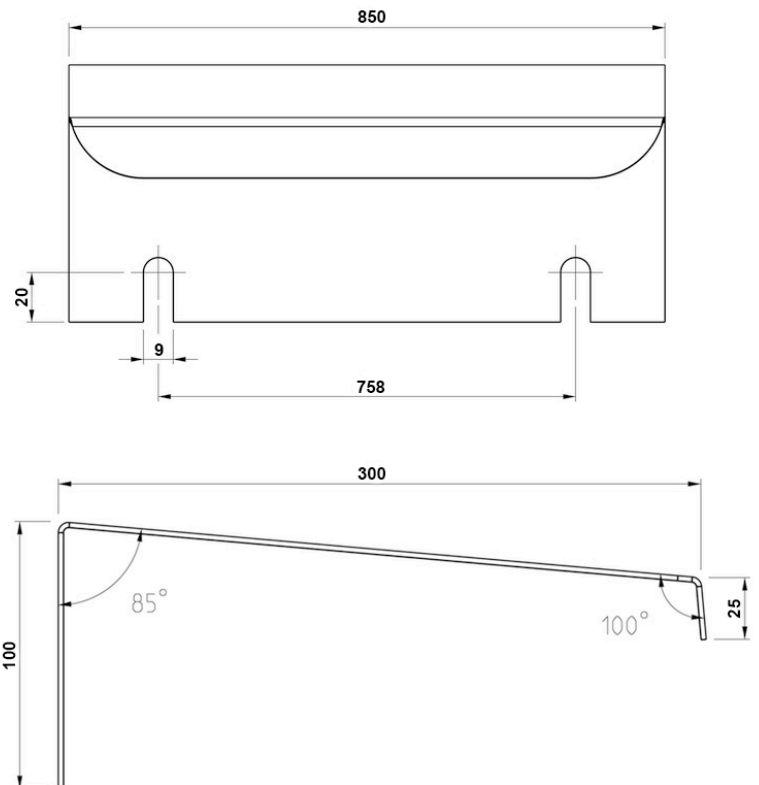

KSLRE90

Suojalippa L850 K100 S300

PRODUCT NUMBER	20582
GTIN	6419410205822
E-NUMBER FI	3602979
ETIM CLASS	EC002498

MEASUREMENTS

LOGISTICAL DATA

DIMENSIONAL DRAWING

TECHNICAL DATA

ATEX	No
ACCESSORY FOR	T8B, RA8 & R8 enclosures