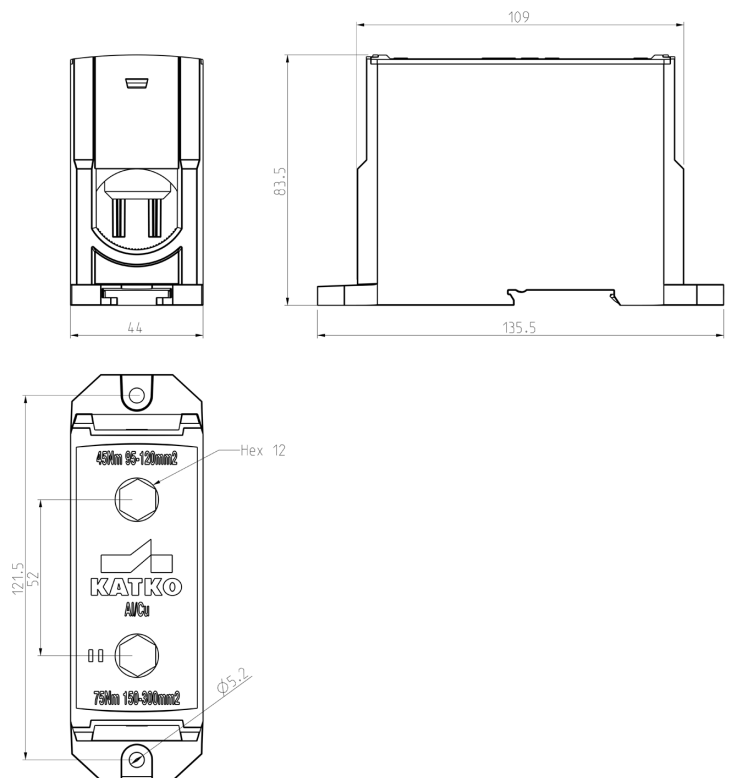

ConnectSafe KL1X300

PRODUCT NUMBER	48438
GTIN	6419410484388
E-NUMBER FI	1942122
ETIM CLASS	EC000897

MEASUREMENTS

HEIGHT	109 mm
WIDTH	44 mm
DEPTH	83.5 mm
VOLUME	0.4005 l
NET WEIGHT	0.6576 kg

LOGISTICAL DATA

PACKAGE SIZE 1	12
PACKAGE SIZE 1	0.6576 kg
WEIGHT	

DIMENSIONAL DRAWING

TECHNICAL DATA

ATEX	No
TORQUE AL/CU (NM)	45 (95-120 mm ²) / 75 (150-300 mm ²)
KEY SIZE	Hex 12
IN (AL) (A)	400
IN (CU) (A)	520
AL MM ²	95-300
CU MM ²	95-300
NOMINAL VOLTAGE	1000V AC / 1500V DC