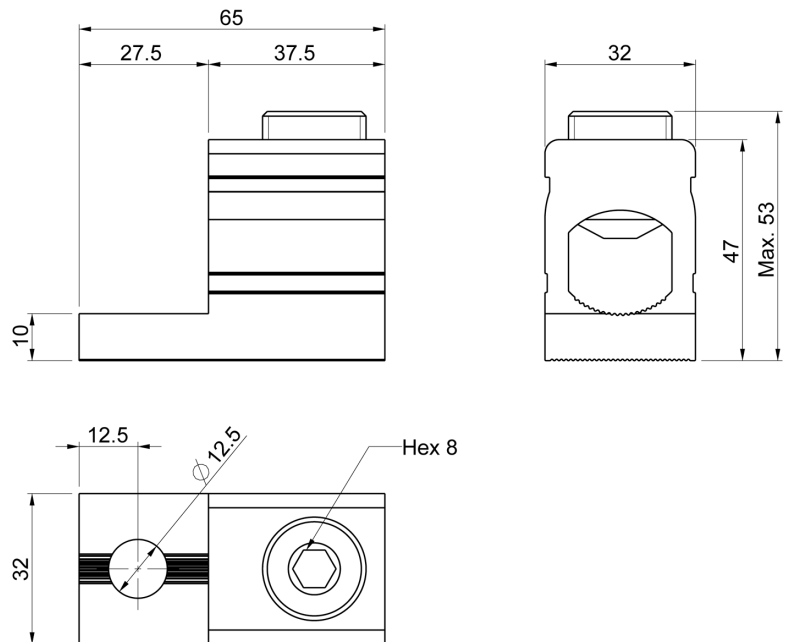

ConnectSafe
KKL1X240

PRODUCT NUMBER	37863
GTIN	6419410378632
E-NUMBER FI	1942093
ETIM CLASS	EC000897

MEASUREMENTS

HEIGHT	65 mm
WIDTH	32 mm
DEPTH	47 mm
VOLUME	0.0978 l
NET WEIGHT	0.2773 kg

LOGISTICAL DATA

PACKAGE SIZE 1	16
PACKAGE SIZE 1 WEIGHT	0.2773 kg

DIMENSIONAL DRAWING

TECHNICAL DATA

ATEX	No
TORQUE AL/CU (NM)	25 (35-120 mm ²) / 55 (150-240 mm ²)
KEY SIZE	Hex 8
IN (AL) (A)	315
IN (CU) (A)	425
AL MM ²	35-240
CU MM ²	35-240