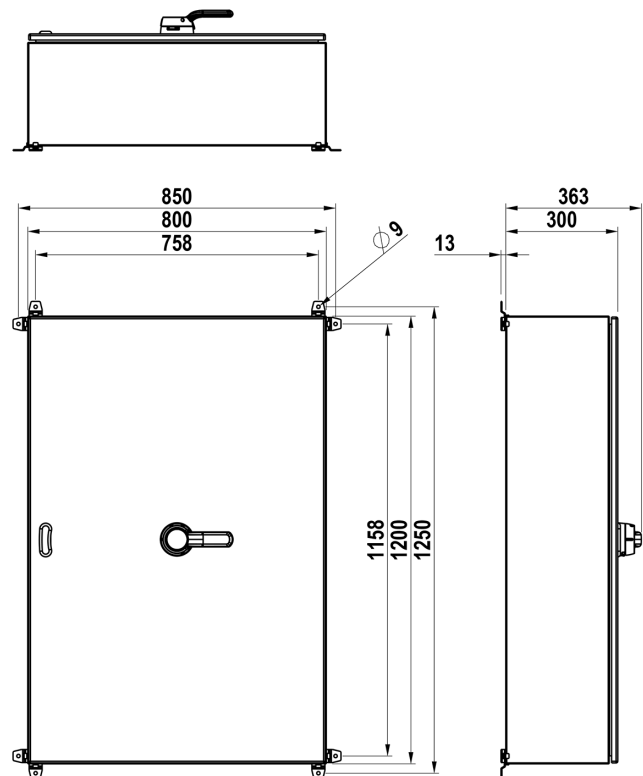

IsoSafe

KER 31000 R10

3x1000A 400V 560kW

PRODUCT NUMBER	30566
GTIN	6419410305669
TECHNICAL NAME	3x1000A 400V 560kW
ETIM CLASS	EC000216

MEASUREMENTS

HEIGHT	1200 mm
WIDTH	800 mm
DEPTH	300 mm
VOLUME	288 l
NET WEIGHT	67.2791 kg

LOGISTICAL DATA

SALES UNIT	1
PACKAGE SIZE 1	1
PACKAGE SIZE 1	300 mm
DEPTH	
PACKAGE SIZE 1	1200 mm
HEIGHT	
PACKAGE SIZE 1	800 mm
WIDTH	
PACKAGE SIZE 1	67.2791 kg
WEIGHT	
PACKAGE SIZE 1	288 l
VOLUME	

DIMENSIONAL DRAWING

TECHNICAL DATA

NUMBER OF POLES	3
ENCLOSURE	R10 (800 x 1200 x 300 mm)
ENCLOSURE TYPE	Stainless steel (AISI 304)
EMC	No
ATEX	No
IP RATING	IP66
SWITCH TYPE DESCRIPTION	Isolating switch