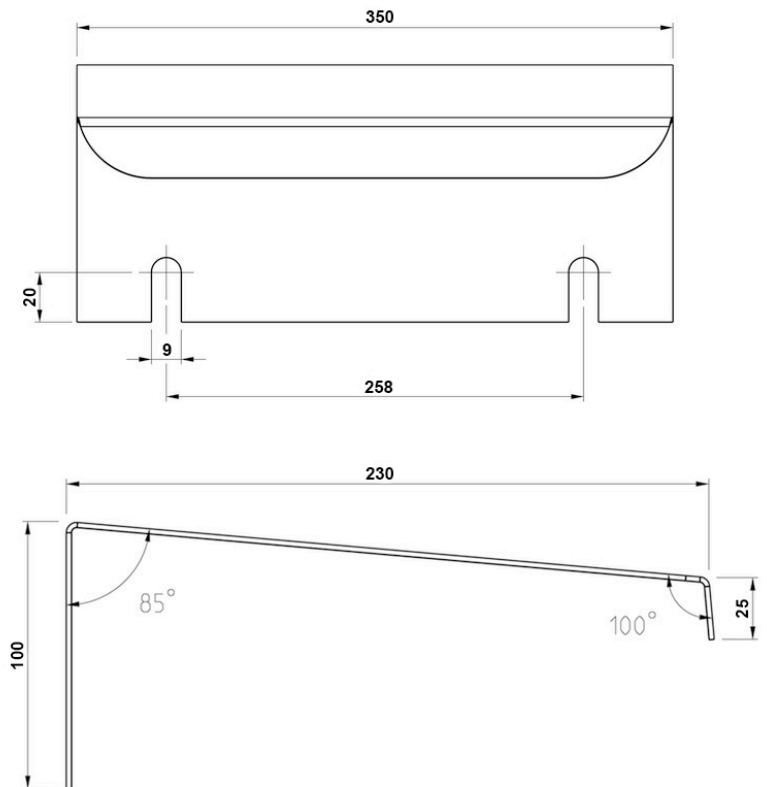

KSLE30

Suojalippa L350 K100 S230

PRODUCT NUMBER	20571
GTIN	6419410205716
E-NUMBER FI	3602968
ETIM CLASS	EC002498

MEASUREMENTS

LOGISTICAL DATA

DIMENSIONAL DRAWING

TECHNICAL DATA

ATEX	No
ACCESSORY FOR	T5, RA5 & A5 enclosures