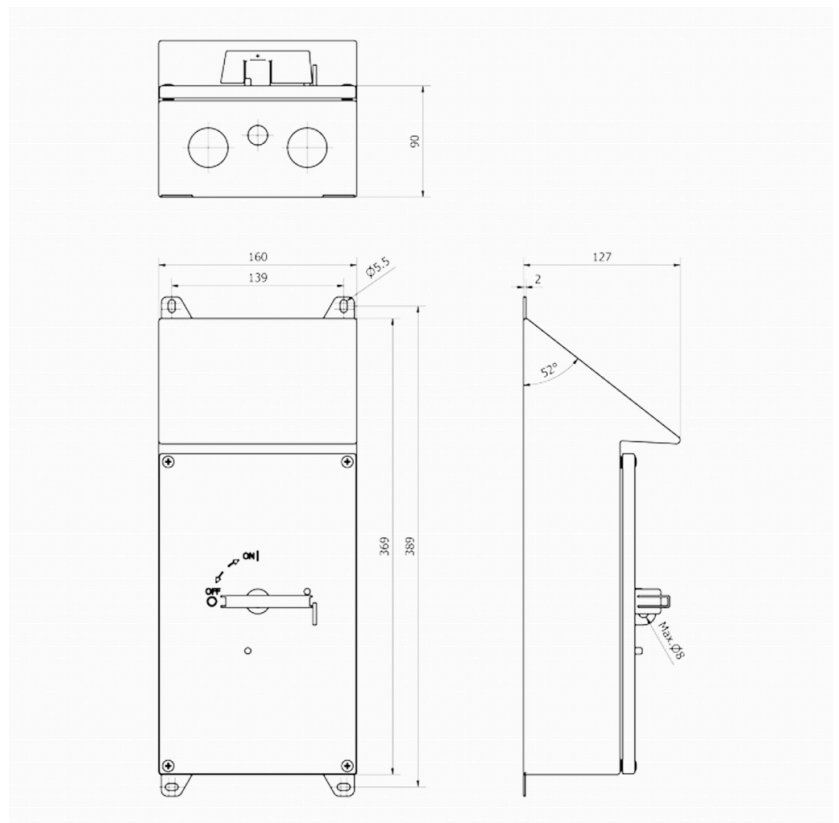

### MEASUREMENTS

HEIGHT	369 mm
WIDTH	160 mm
DEPTH	127 mm
VOLUME	7.4981 l
NET WEIGHT	3.24 kg

### LOGISTICAL DATA

PACKAGE SIZE 1 DEPTH	108 mm
PACKAGE SIZE 1 HEIGHT	262 mm
PACKAGE SIZE 1 WIDTH	162 mm
PACKAGE SIZE 1 WEIGHT	3.24 kg
PACKAGE SIZE 1 VOLUME	4.584 l

### DIMENSIONAL DRAWING

## TECHNICAL DATA

NUMBER OF POLES	3
ENCLOSURE	RA4RS (160 x 369 x 127 mm)
ENCLOSURE TYPE	Stainless steel enclosure (AISI 316L)
UL	UL 60947-4-1A
EMC	No
ATEX	No
IP RATING	IP66
AMPERE RATING (600V)	60
HP 208V	10
HP 415V	10
HP 480V	25
HP 600V	25
SWITCH TYPE DESCRIPTION	Manual motor controller
WIRE SIZE (CU ONLY)	12-4AWG