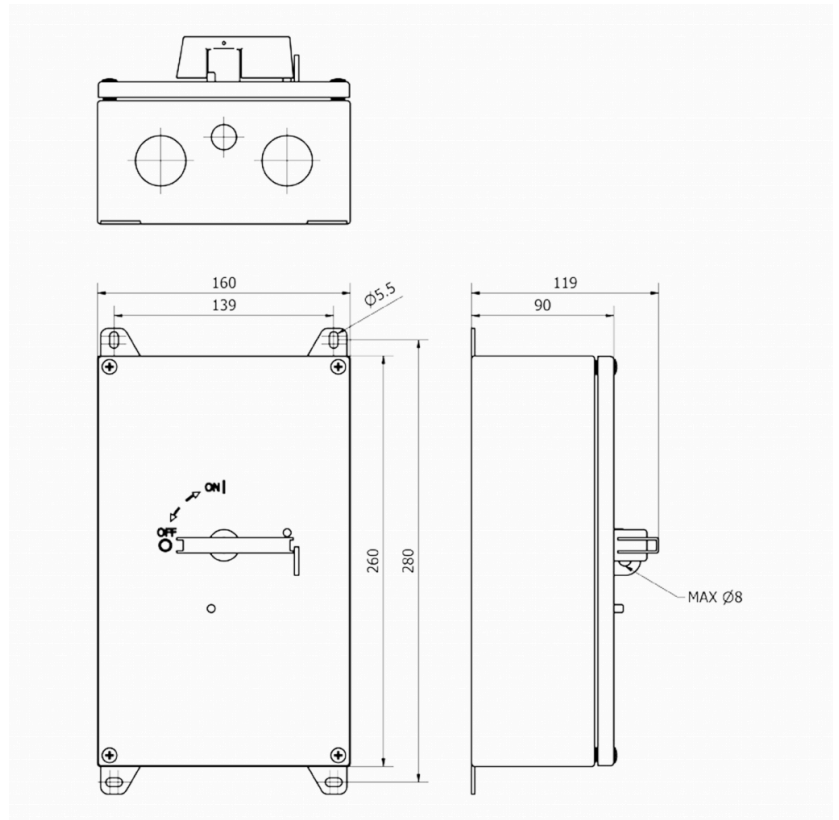

 IsoSafe

KER 680CUL RA4R

6x63A 400V 30kW

PRODUCT NUMBER	30767
GTIN	6419410307670
TECHNICAL NAME	6x63A 400V 30kW
ETIM CLASS	EC000216

MEASUREMENTS

HEIGHT	260 mm
WIDTH	160 mm
DEPTH	90 mm
VOLUME	3.744 l
NET WEIGHT	2.7428 kg

LOGISTICAL DATA

PACKAGE SIZE 1	170 mm
DEPTH	
PACKAGE SIZE 1	500 mm
HEIGHT	
PACKAGE SIZE 1	400 mm
WIDTH	
PACKAGE SIZE 1	2.7428 kg
WEIGHT	
PACKAGE SIZE 1	34 l
VOLUME	

DIMENSIONAL DRAWING

TECHNICAL DATA

NUMBER OF POLES	6
ENCLOSURE	RA4R (160 x 260 x 90 mm)
ENCLOSURE TYPE	Stainless steel enclosure (AISI 316L)
UL	UL 60947-4-1A
EMC	No
ATEX	No
IP RATING	IP66
AMPERE RATING (600V)	80
HP 208V	10
HP 415V	15
HP 480V	30
HP 600V	30
SWITCH TYPE DESCRIPTION	Manual motor controller
WIRE SIZE (CU ONLY)	12-4AWG