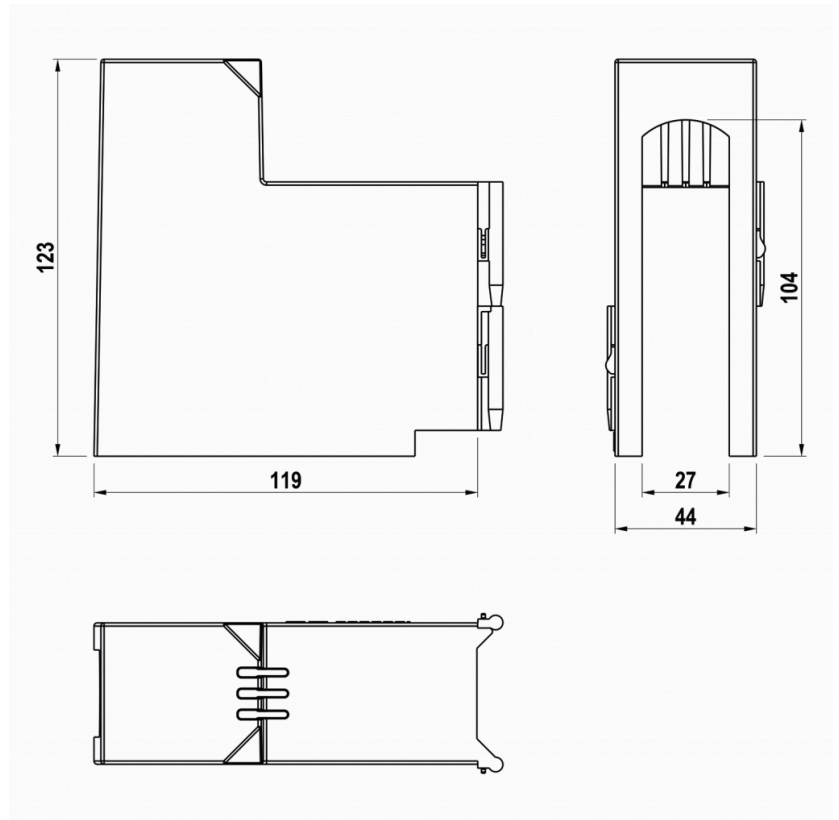

LS400H

PRODUCT NUMBER	30039
GTIN	6419410300398
E-NUMBER FI	3602945
ETIM CLASS	EC002268

MEASUREMENTS

NET WEIGHT 0.063 kg

LOGISTICAL DATA

PACKAGE SIZE 1 0.063 kg
WEIGHT

DIMENSIONAL DRAWING

TECHNICAL DATA

ATEX	No
ACCESSORY FOR	KU 315-400A switches