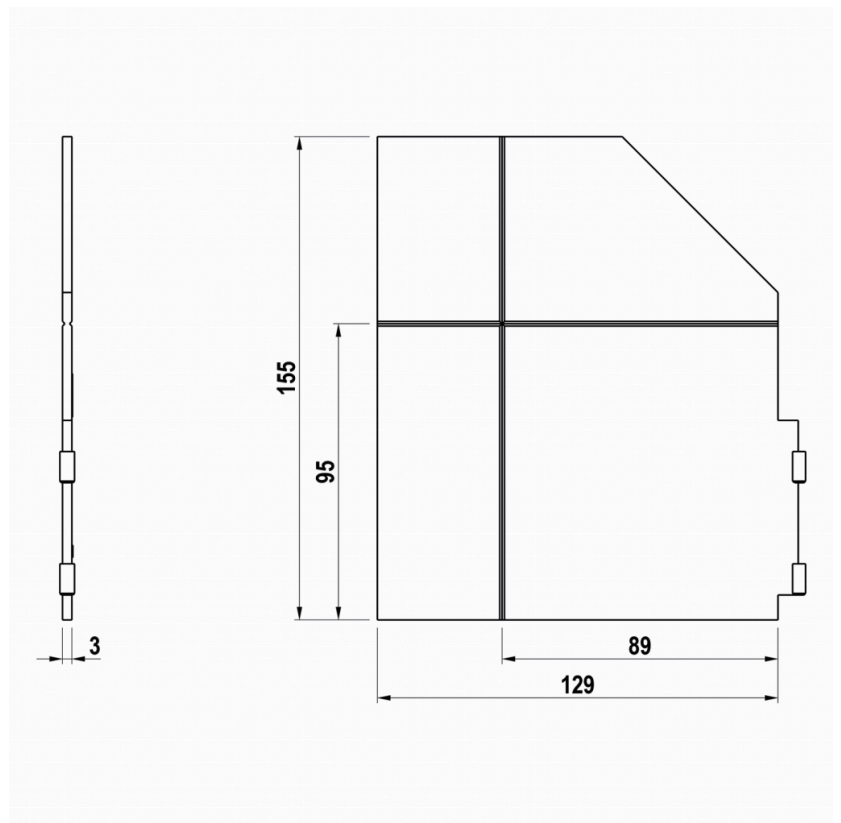

### MEASUREMENTS

NET WEIGHT 0.072 kg

### LOGISTICAL DATA

PACKAGE SIZE 1 0.072 kg  
WEIGHT

### DIMENSIONAL DRAWING