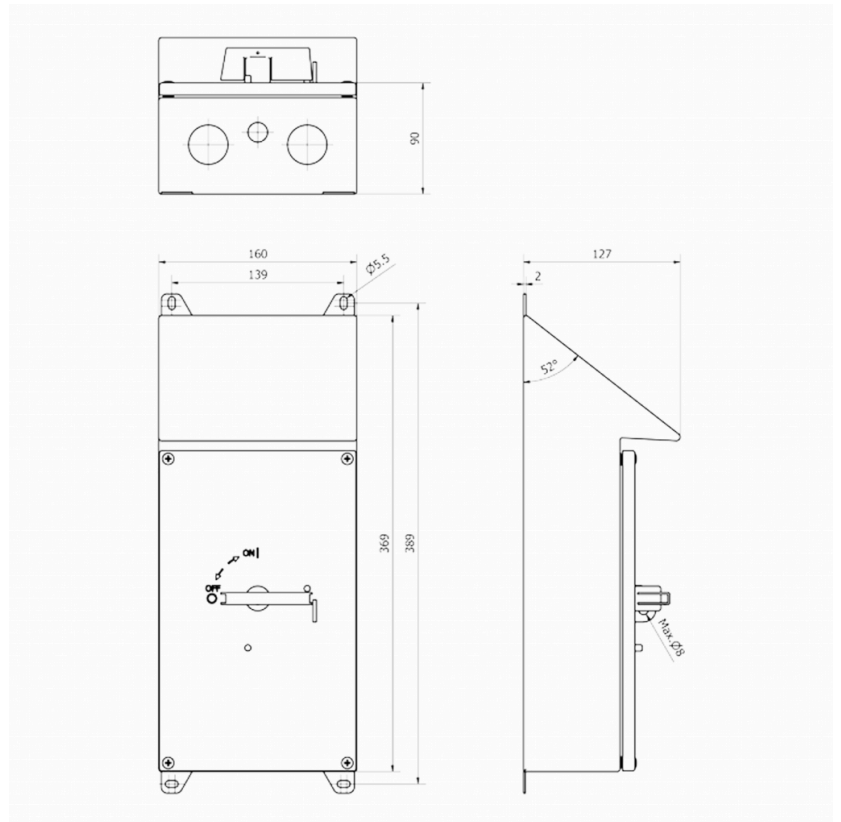

 IsoSafe

KER 480CUL RA4RS

4x63A 400V 30kW

PRODUCT NUMBER	30752
GTIN	6419410307526
TECHNICAL NAME	4x63A 400V 30kW
ETIM CLASS	EC000216

MEASUREMENTS

HEIGHT	369 mm
WIDTH	160 mm
DEPTH	127 mm
VOLUME	7.4981 l
NET WEIGHT	3.2588 kg

LOGISTICAL DATA

PACKAGE SIZE 1 DEPTH	127 mm
PACKAGE SIZE 1 HEIGHT	369 mm
PACKAGE SIZE 1 WIDTH	160 mm
PACKAGE SIZE 1 WEIGHT	3.2588 kg
PACKAGE SIZE 1 VOLUME	7.4981 l

DIMENSIONAL DRAWING

TECHNICAL DATA

NUMBER OF POLES	4
ENCLOSURE	RA4RS (160 x 369 x 127 mm)
ENCLOSURE TYPE	Stainless steel enclosure (AISI 316L)
UL	UL 60947-4-1A
EMC	No
ATEX	No
IP RATING	IP66
AMPERE RATING (600V)	80
HP 208V	15
HP 415V	15
HP 480V	30
HP 600V	40
SWITCH TYPE DESCRIPTION	Manual motor controller
WIRE SIZE (CU ONLY)	8-1/0AWG