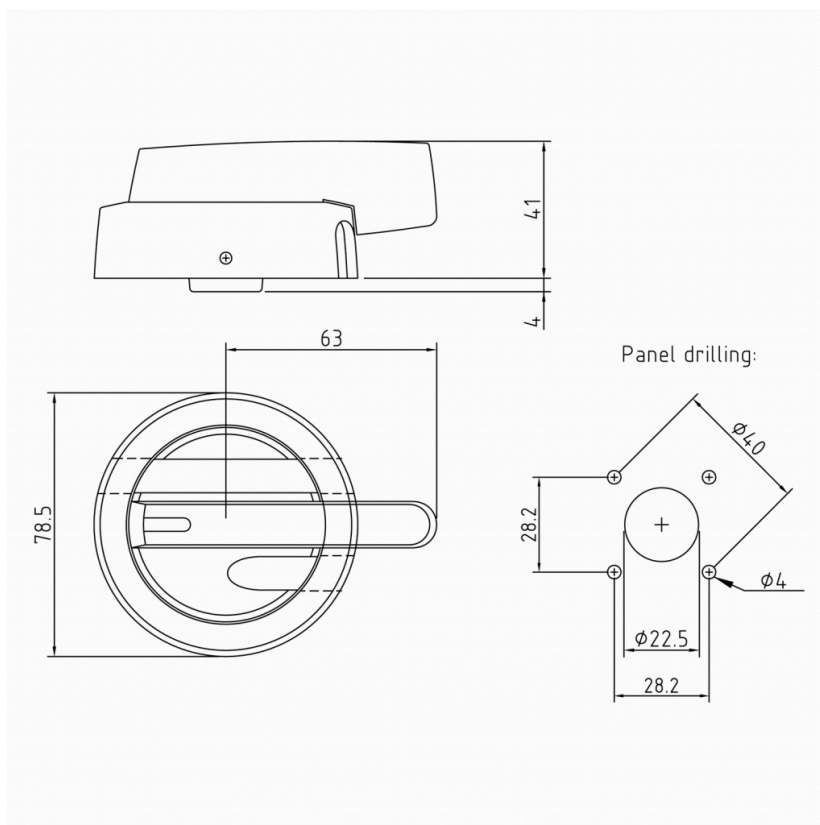

## MEASUREMENTS

HEIGHT	102 mm
WIDTH	78.5 mm
DEPTH	41 mm
VOLUME	0.3283 l
NET WEIGHT	0.1008 kg

## DIMENSIONAL DRAWING