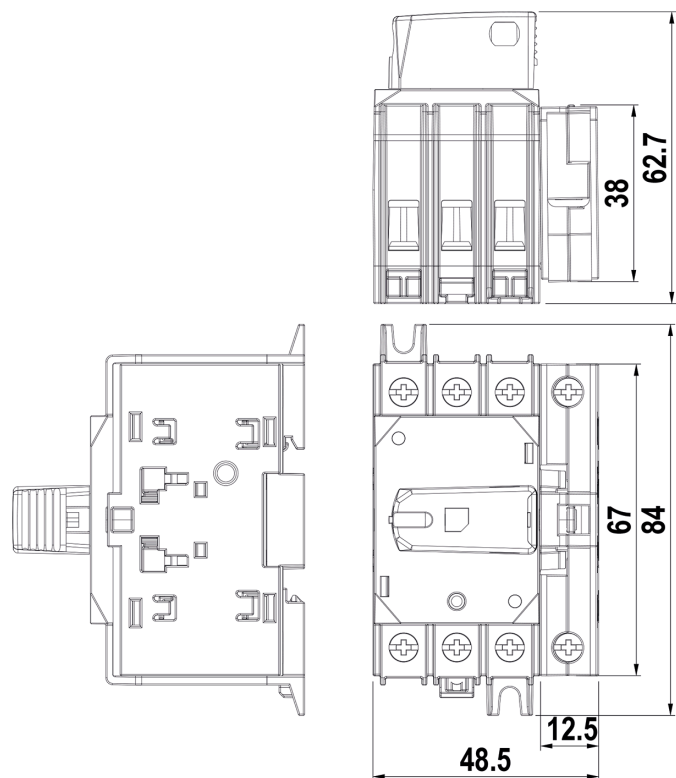

## MEASUREMENTS

NET WEIGHT 0.0337 kg

## LOGISTICAL DATA

PACKAGE SIZE 1 0.0337 kg  
WEIGHT

## DIMENSIONAL DRAWING