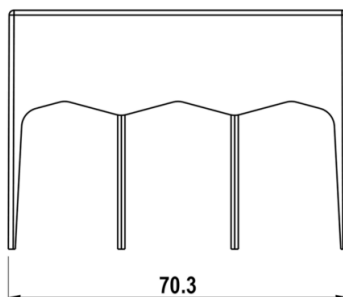

LS160

LS160

PRODUCT NUMBER	20369
GTIN	6419410203699
E-NUMBER FI	3600817
ETIM CLASS	EC002268

MEASUREMENTS

NET WEIGHT 0.0164 kg

LOGISTICAL DATA

PACKAGE SIZE 1 0.0164 kg
WEIGHT

DIMENSIONAL DRAWING