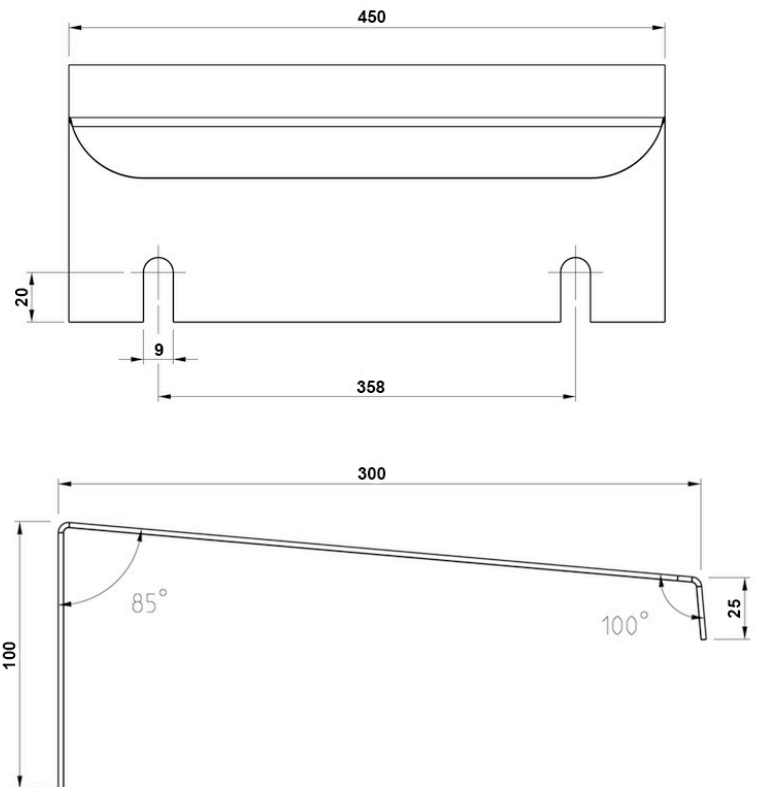

KSLRE50

Suojalippa L450 K100 S300

PRODUCT NUMBER	20579
GTIN	6419410205792
E-NUMBER FI	3602976
ETIM CLASS	EC002498

MEASUREMENTS

LOGISTICAL DATA

DIMENSIONAL DRAWING

TECHNICAL DATA

ATEX

No

ACCESSORY FOR

T6, RA6 & R6 enclosures