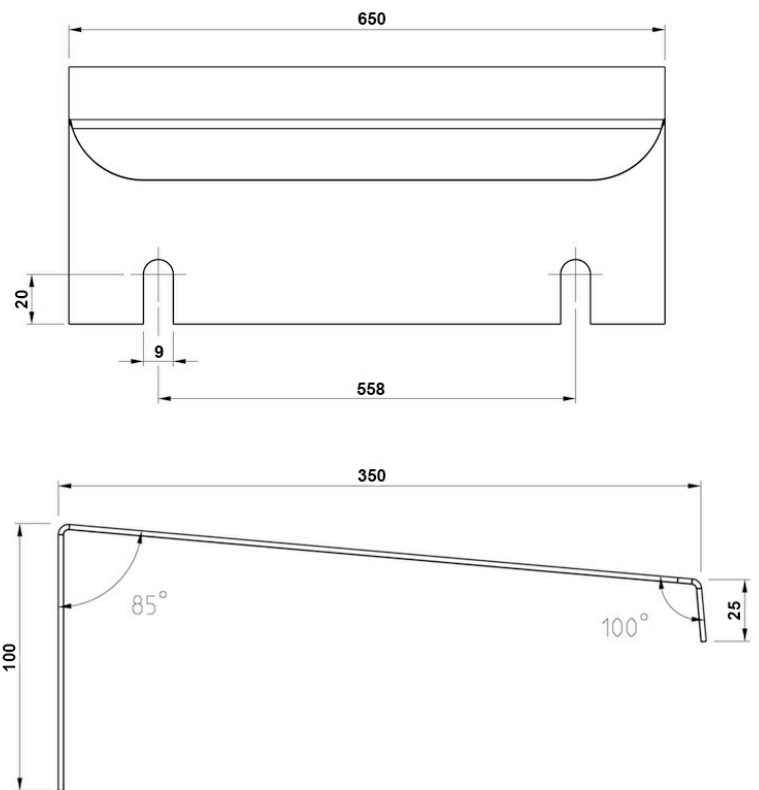

KSLRE70

Suojalippa L650 K100 S350

PRODUCT NUMBER	20580
GTIN	6419410205808
E-NUMBER FI	3602977
ETIM CLASS	EC002498

MEASUREMENTS

LOGISTICAL DATA

DIMENSIONAL DRAWING

TECHNICAL DATA

ATEX	No
ACCESSORY FOR	T7, RA7 & R7 enclosures