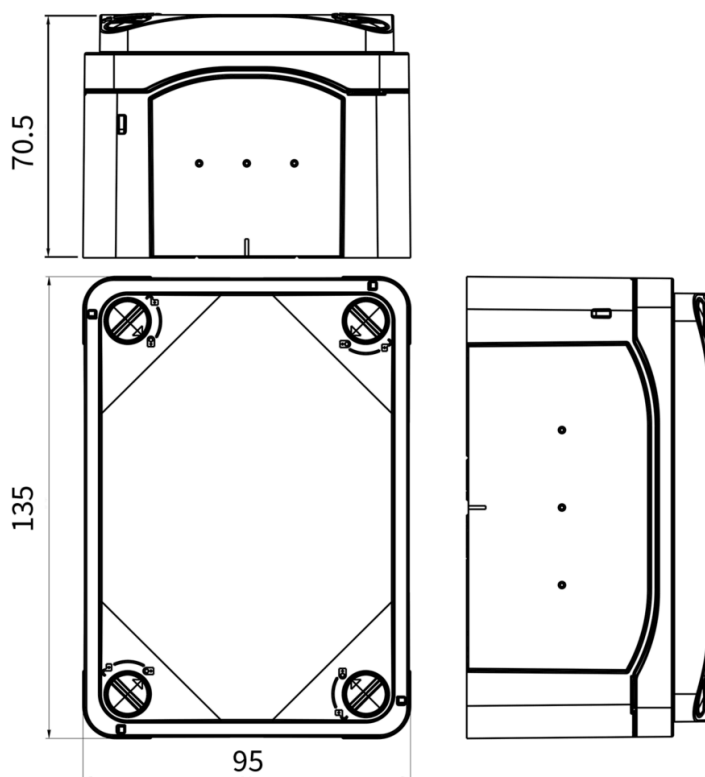

 ConnectSafe

KCS1397ABS

135x95x70, ABS, IP66

PRODUCT NUMBER	32885
GTIN	6419410328859
E-NUMBER FI	3412333
ETIM CLASS	EC000261

MEASUREMENTS

NET WEIGHT 0.1808 kg

LOGISTICAL DATA

PACKAGE SIZE 1 0.1808 kg
WEIGHT

DIMENSIONAL DRAWING

TECHNICAL DATA

ENCLOSURE	KCS1397ABS (135 x 95 x 70.5 mm)
ATEX	No
IP RATING	IP65