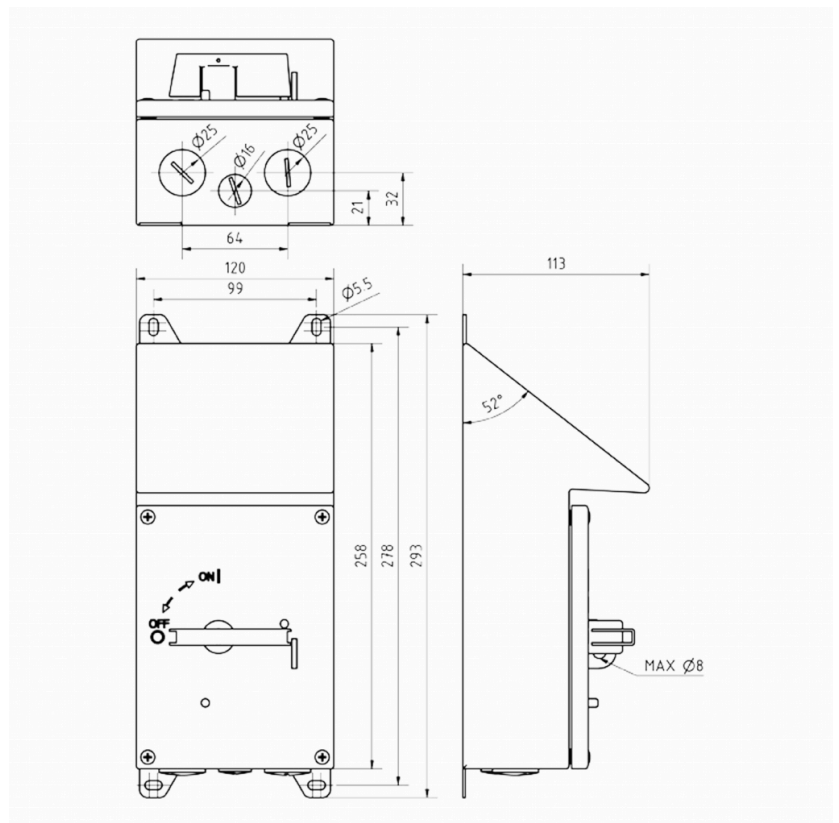

 IsoSafe

ISF 416UL RA2RS

4x16A 400V 7.5kW

PRODUCT NUMBER	29429
GTIN	6419410294291
E-NUMBER FI	3662508
TECHNICAL NAME	4x16A 400V 7.5kW
ETIM CLASS	EC000216

MEASUREMENTS

HEIGHT	258 mm
WIDTH	120 mm
DEPTH	113 mm
VOLUME	3.4985 l

LOGISTICAL DATA

PACKAGE SIZE 1 DEPTH	113 mm
PACKAGE SIZE 1 HEIGHT	258 mm
PACKAGE SIZE 1 WIDTH	120 mm
PACKAGE SIZE 1 VOLUME	3.4985 l

DIMENSIONAL DRAWING

TECHNICAL DATA

NUMBER OF POLES	4
ENCLOSURE	RA2RS (120 x 258 x 113 mm)
ENCLOSURE TYPE	Stainless steel enclosure (AISI 316L)
UL	UL 60947-4-1A
EMC	No
ATEX	No
IP RATING	IP66
AMPERE RATING (600V)	16
HP 208V	3
HP 480V	7.5
HP 600V	10
SWITCH TYPE DESCRIPTION	Manual motor controller
WIRE SIZE (CU ONLY)	14-8 AWG