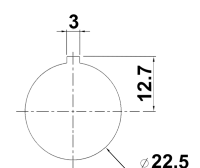

LK10ABS

Musta 0-1

PRODUCT NUMBER	22254
GTIN	6419410222546
E-NUMBER FI	3662726
ETIM CLASS	EC000230

MEASUREMENTS

HEIGHT	79 mm
WIDTH	79 mm
DEPTH	37 mm
VOLUME	0.2309 l
NET WEIGHT	0.0721 kg

DIMENSIONAL DRAWING

LOGISTICAL DATA

PACKAGE SIZE 1	0.0721 kg
WEIGHT	

Panel drilling:

TECHNICAL DATA

ATEX	No
IP RATING	IP65
NEMA	1, 3R, 4X, 12
ACCESSORY FOR	KU 16-160A, KVKE 63-160A