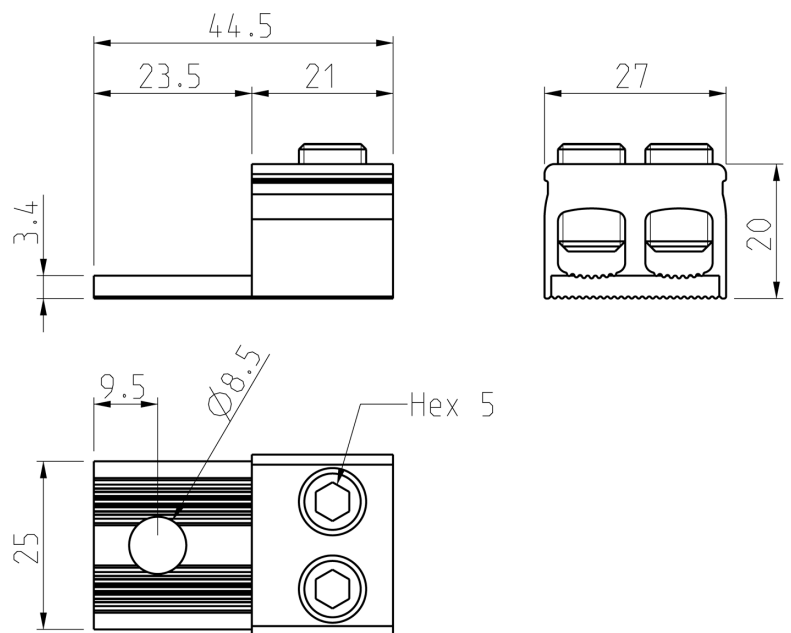

ConnectSafe

KKL2X50M

PRODUCT NUMBER	37866
GTIN	6419410378663
E-NUMBER FI	1942096
ETIM CLASS	EC000897

MEASUREMENTS

HEIGHT	44.5 mm
WIDTH	27 mm
DEPTH	20 mm
VOLUME	0.024 l
NET WEIGHT	0.0627 kg

LOGISTICAL DATA

PACKAGE SIZE 1	12
PACKAGE SIZE 1 WEIGHT	0.0627 kg

DIMENSIONAL DRAWING

TECHNICAL DATA

ATEX	No
TORQUE AL/CU (NM)	5 (2,5-16mm ²) / 10 (25-50mm ²)
KEY SIZE	Hex 5
IN (AL) (A)	200
IN (CU) (A)	320
AL MM ²	16-50
CU MM ²	16-50