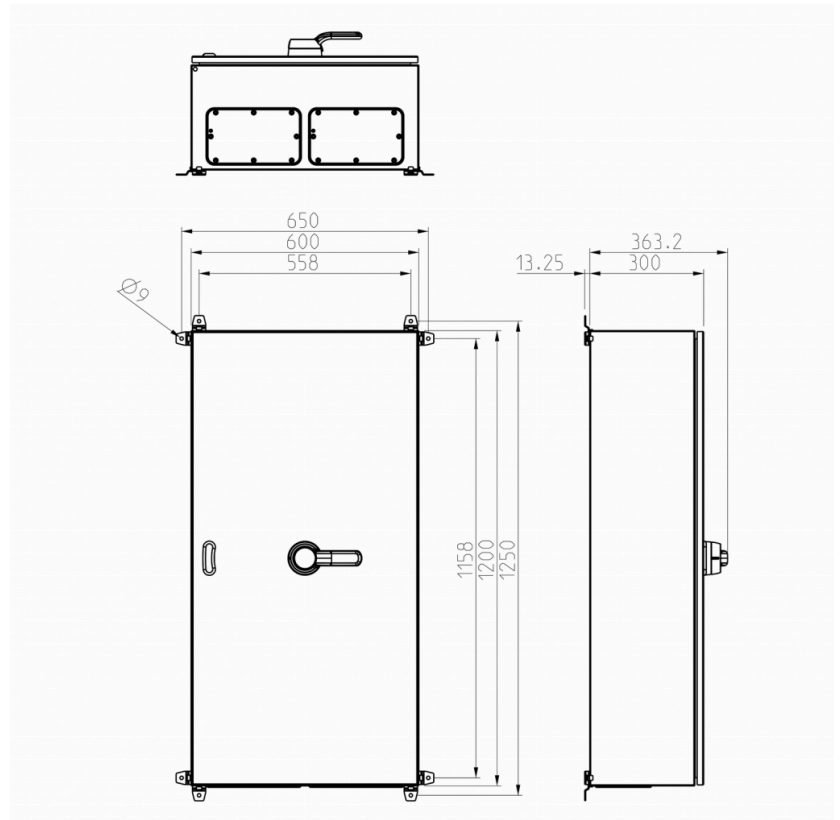

## KET 41000T YR T10A

4x1000A 400V 560kW

PRODUCT NUMBER	36381
GTIN	6419410363812
TECHNICAL NAME	4x1000A 400V 560kW
ETIM CLASS	EC000216

### MEASUREMENTS

HEIGHT	1200 mm
WIDTH	600 mm
DEPTH	300 mm
VOLUME	216 l
NET WEIGHT	62.3179 kg

## TECHNICAL DATA

NUMBER OF POLES	4
ENCLOSURE	T10A (600 x 1200 x 300 mm)
ENCLOSURE TYPE	Painted sheet steel
EMC	No
ATEX	No
IP RATING	IP66
SWITCH TYPE DESCRIPTION	Isolating switch