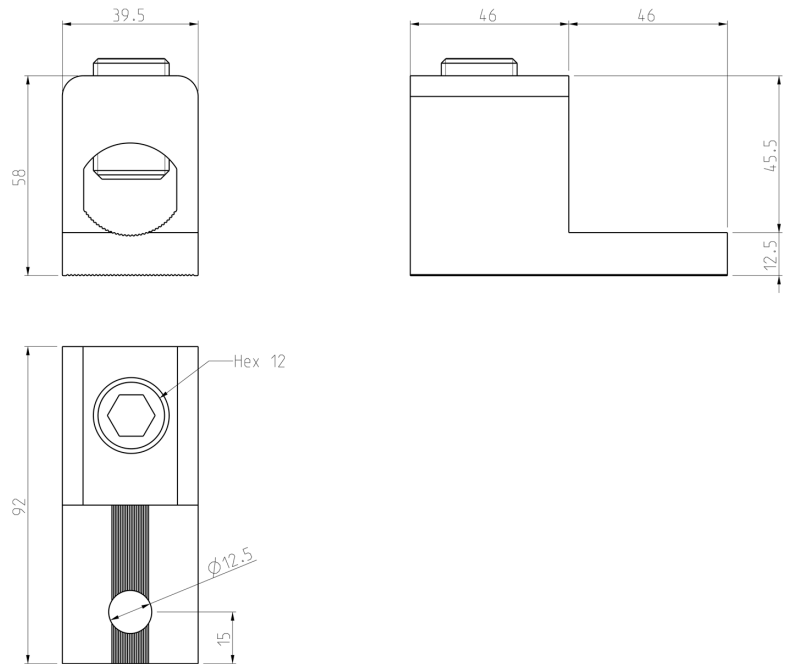

PRODUCT NUMBER	48428
GTIN	6419410484289
E-NUMBER FI	1942109
ETIM CLASS	EC000897

MEASUREMENTS

HEIGHT	92 mm
WIDTH	39.5 mm
DEPTH	58 mm
VOLUME	0.2108 l
NET WEIGHT	0.4974 kg

DIMENSIONAL DRAWING

LOGISTICAL DATA

PACKAGE SIZE 1	12
PACKAGE SIZE 1	0.4974 kg
WEIGHT	

TECHNICAL DATA

ATEX	No
TORQUE AL/CU (NM)	45 (95-120 mm ²) / 75 (150-300 mm ²)
KEY SIZE	Hex 12
IN (AL) (A)	400
IN (CU) (A)	520
AL MM ²	95-300
CU MM ²	95-300