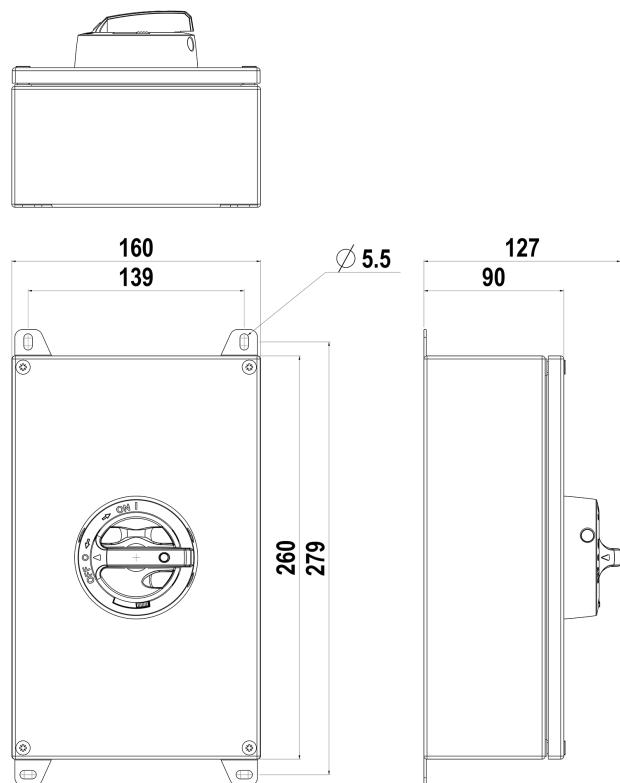


 IsoSafe

KER 460UL RA4

4x40A 400V 22kW

PRODUCT NUMBER	34740
GTIN	6419410347409
TECHNICAL NAME	4x40A 400V 22kW
ETIM CLASS	EC000216

MEASUREMENTS

HEIGHT	260 mm
WIDTH	160 mm
DEPTH	90 mm
VOLUME	3.744 l
NET WEIGHT	2.4782 kg

LOGISTICAL DATA

PACKAGE SIZE 1 DEPTH	90 mm
PACKAGE SIZE 1 HEIGHT	260 mm
PACKAGE SIZE 1 WIDTH	160 mm
PACKAGE SIZE 1 WEIGHT	2.4782 kg
PACKAGE SIZE 1 VOLUME	3.744 l

DIMENSIONAL DRAWING

TECHNICAL DATA

NUMBER OF POLES	4
ENCLOSURE	RA4 (160 x 260 x 90 mm)
ENCLOSURE TYPE	Stainless steel enclosure (AISI 316L)
UL	UL 60947-4-1A
EMC	No
ATEX	No
IP RATING	IP66
AMPERE RATING (600V)	60
HP 208V	10
HP 415V	10
HP 480V	25
HP 600V	25
SWITCH TYPE DESCRIPTION	Manual motor controller
WIRE SIZE (CU ONLY)	12-4AWG