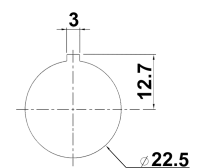

LK10YR

LK10YR keltapunainen

PRODUCT NUMBER	22255
GTIN	6419410222553
E-NUMBER FI	3600935
ETIM CLASS	EC000230

MEASUREMENTS

HEIGHT	79 mm
WIDTH	79 mm
DEPTH	37 mm
VOLUME	0.2309 l
NET WEIGHT	0.0968 kg

LOGISTICAL DATA

PACKAGE SIZE 1	0.0968 kg
WEIGHT	

DIMENSIONAL DRAWING

Panel drilling:

TECHNICAL DATA

ATEX	No
IP RATING	IP66
NEMA	1, 3R, 4X, 12
ACCESSORY FOR	KU 16-160A, KVKE 63-160A