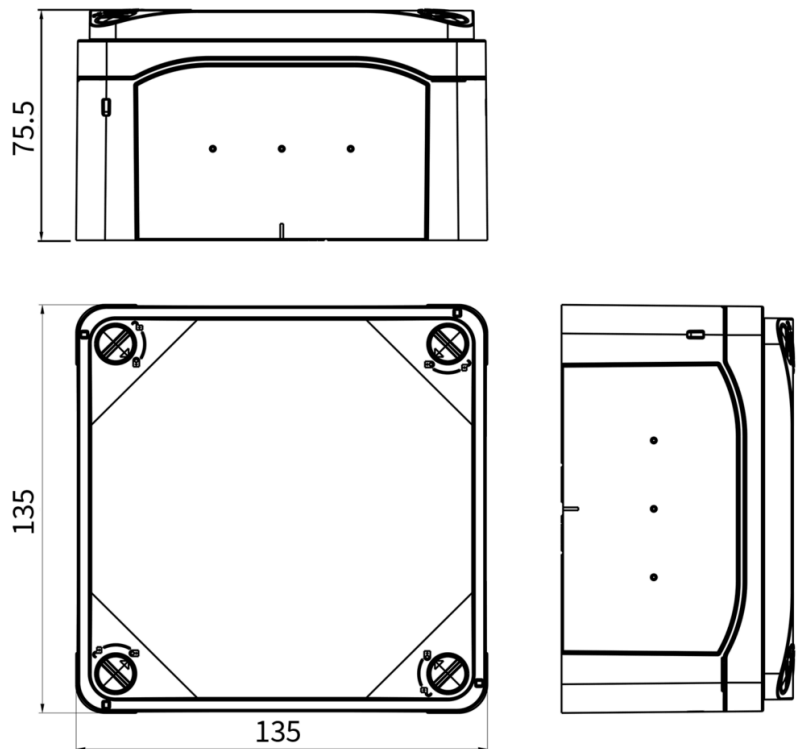

### MEASUREMENTS

NET WEIGHT 0.2459 kg

### LOGISTICAL DATA

PACKAGE SIZE 1 0.2459 kg  
WEIGHT

### DIMENSIONAL DRAWING

## TECHNICAL DATA

ENCLOSURE	KCS13137ABS (135 x 135 x 75.5 mm)
ATEX	No
IP RATING	IP65