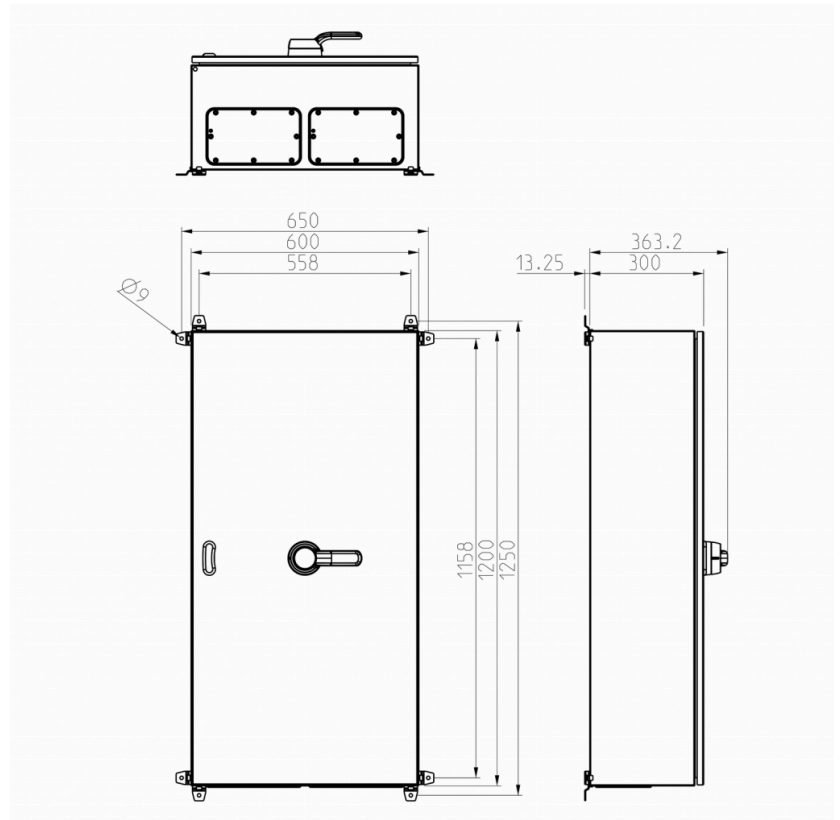

## KET 41600T YR T10A

4x1600A 400V 900kW

PRODUCT NUMBER	36383
GTIN	6419410363836
TECHNICAL NAME	4x1600A 400V 900kW
ETIM CLASS	EC000216

### MEASUREMENTS

HEIGHT	1200 mm
WIDTH	600 mm
DEPTH	300 mm
VOLUME	216 l
NET WEIGHT	80.1415 kg

## TECHNICAL DATA

NUMBER OF POLES	4
ENCLOSURE	T10A (600 x 1200 x 300 mm)
ENCLOSURE TYPE	Painted sheet steel
EMC	No
ATEX	No
IP RATING	IP66
SWITCH TYPE DESCRIPTION	Isolating switch