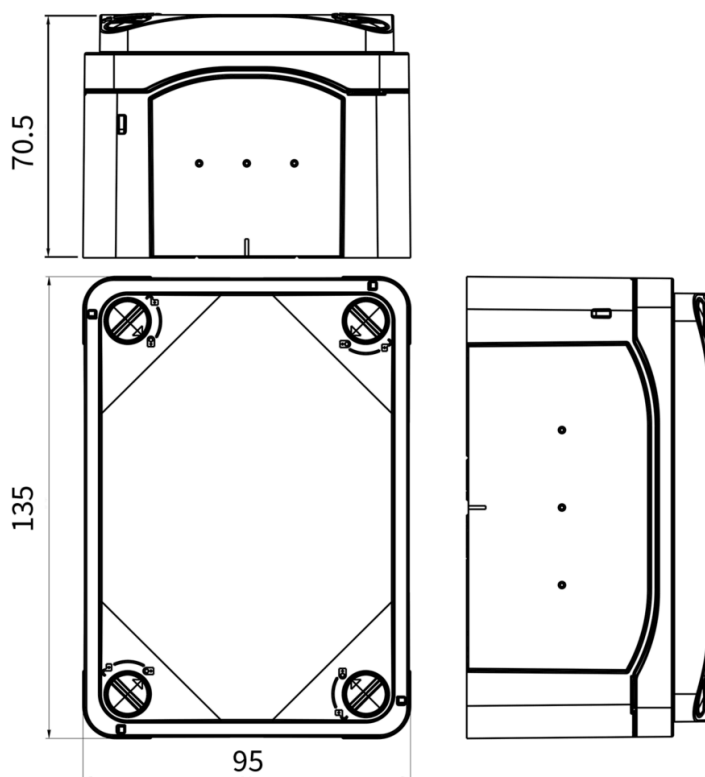

 **ConnectSafe****KCS1397PCT****135x95x70, PC, IP66, transp.**

PRODUCT NUMBER	32756
GTIN	6419410327562
E-NUMBER FI	3412328
ETIM CLASS	EC000261

MEASUREMENTS

NET WEIGHT 0.2109 kg

LOGISTICAL DATA

PACKAGE SIZE 1 0.2109 kg
WEIGHT

DIMENSIONAL DRAWING

TECHNICAL DATA

ENCLOSURE	KCS1397PCT (135 x 95 x 70.5 mm)
ENCLOSURE TYPE	Polycarbonate
ATEX	No