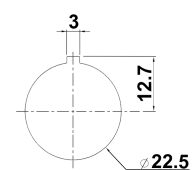

LK10

LK10 musta

PRODUCT NUMBER	22253
GTIN	6419410222539
E-NUMBER FI	3600934
ETIM CLASS	EC000230

MEASUREMENTS

HEIGHT	79 mm
WIDTH	79 mm
DEPTH	37 mm
VOLUME	0.2309 l
NET WEIGHT	0.0969 kg

LOGISTICAL DATA

PACKAGE SIZE 1	0.0969 kg
WEIGHT	

DIMENSIONAL DRAWING

Panel drilling:

TECHNICAL DATA

ATEX	No
IP RATING	IP66
NEMA	1, 3R, 4X, 12
ACCESSORY FOR	KU 16-160A, KVKE 63-160A