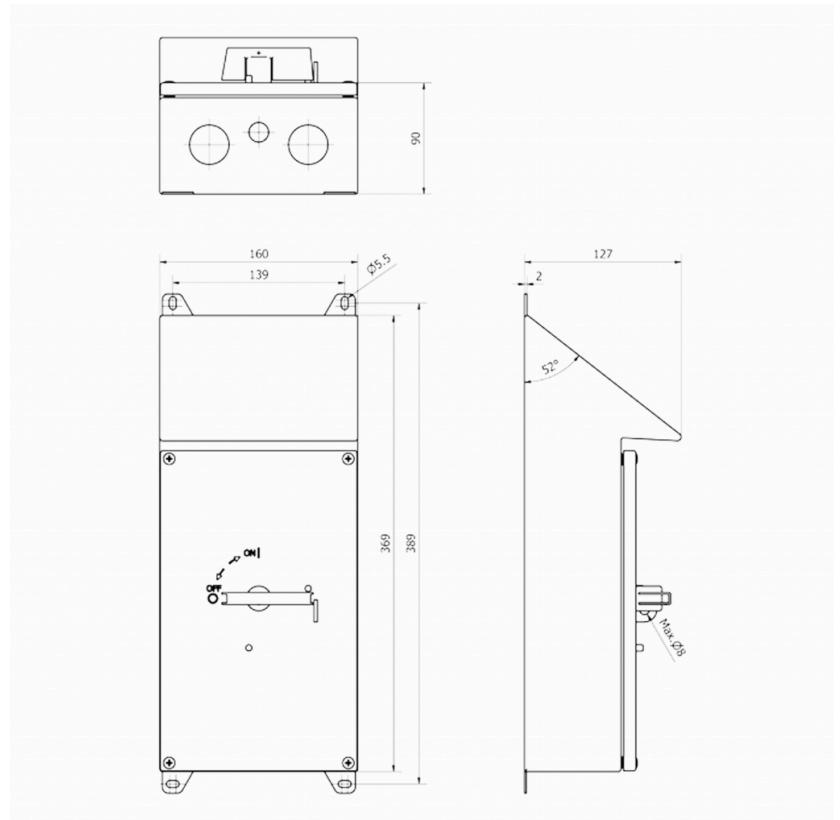

 IsoSafe

KER 680CUL RA4RS

6x63A 400V 30kW

PRODUCT NUMBER	30768
GTIN	6419410307687
TECHNICAL NAME	6x63A 400V 30kW
ETIM CLASS	EC000216

MEASUREMENTS

HEIGHT	369 mm
WIDTH	160 mm
DEPTH	127 mm
VOLUME	7.4981 l
NET WEIGHT	3.4901 kg

DIMENSIONAL DRAWING

LOGISTICAL DATA

PACKAGE SIZE 1 DEPTH	127 mm
PACKAGE SIZE 1 HEIGHT	369 mm
PACKAGE SIZE 1 WIDTH	160 mm
PACKAGE SIZE 1 WEIGHT	3.4901 kg
PACKAGE SIZE 1 VOLUME	7.4981 l

TECHNICAL DATA

NUMBER OF POLES	6
ENCLOSURE	RA4RS (160 x 369 x 127 mm)
ENCLOSURE TYPE	Stainless steel enclosure (AISI 316L)
UL	UL 60947-4-1A
EMC	No
ATEX	No
IP RATING	IP66
AMPERE RATING (600V)	80
HP 208V	10
HP 415V	15
HP 480V	30
HP 600V	30
SWITCH TYPE DESCRIPTION	Manual motor controller
WIRE SIZE (CU ONLY)	12-4AWG