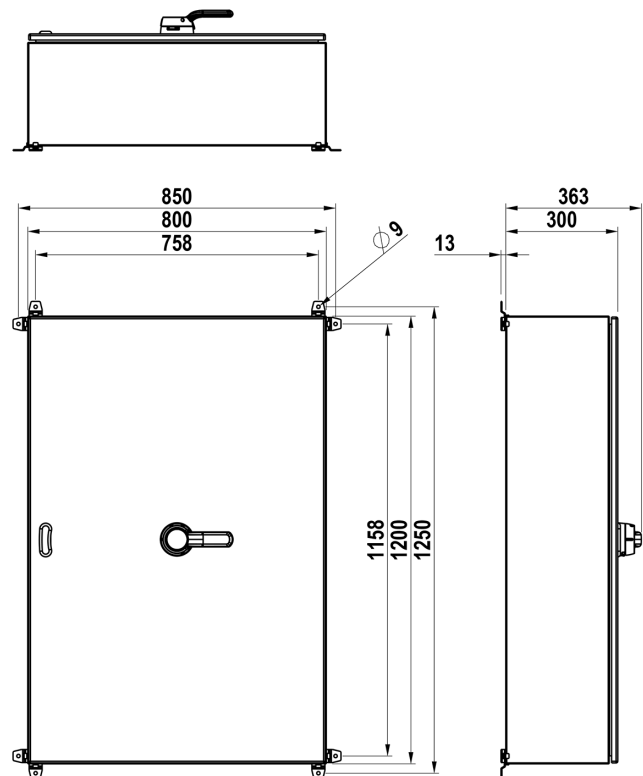

 IsoSafe
KER 41000 R10

4x1000A 400V 560kW

PRODUCT NUMBER	36386
GTIN	6419410363867
TECHNICAL NAME	4x1000A 400V 560kW
ETIM CLASS	EC000216

MEASUREMENTS

HEIGHT	1200 mm
WIDTH	800 mm
DEPTH	300 mm
VOLUME	288 l
NET WEIGHT	67.2791 kg

LOGISTICAL DATA

SALES UNIT	1
PACKAGE SIZE 1	1
PACKAGE SIZE 1	300 mm
DEPTH	
PACKAGE SIZE 1	1200 mm
HEIGHT	
PACKAGE SIZE 1	800 mm
WIDTH	
PACKAGE SIZE 1	67.2791 kg
WEIGHT	
PACKAGE SIZE 1	288 l
VOLUME	

DIMENSIONAL DRAWING

TECHNICAL DATA

NUMBER OF POLES	4
ENCLOSURE	R10 (800 x 1200 x 300 mm)
ENCLOSURE TYPE	Stainless steel (AISI 304)
EMC	No
ATEX	No
IP RATING	IP66
SWITCH TYPE DESCRIPTION	Isolating switch