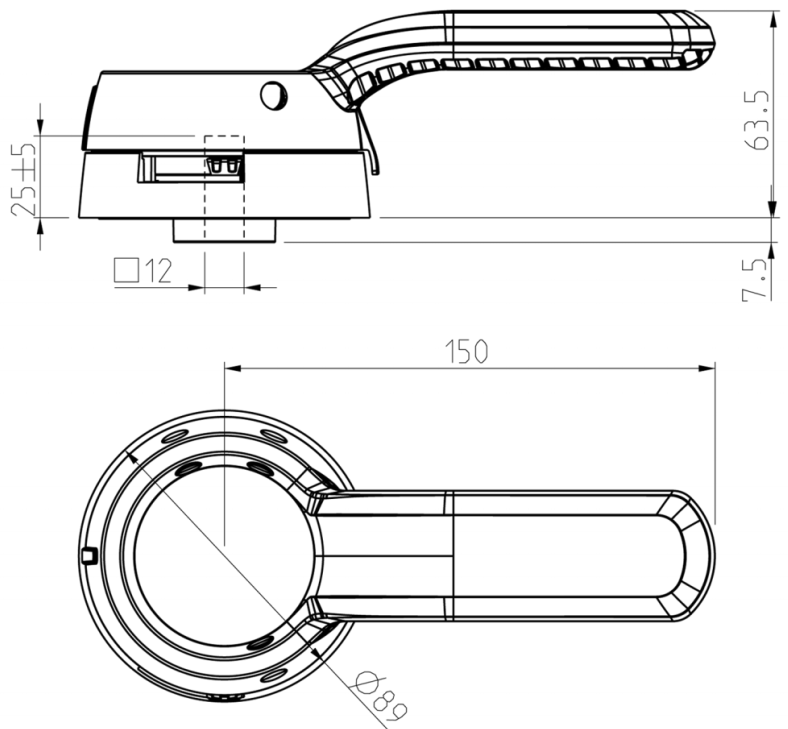

LKX150CO102

LKX150CO102 musta

PRODUCT NUMBER	48471
GTIN	6419410484715
E-NUMBER FI	3609269
ETIM CLASS	EC000230

MEASUREMENTS

HEIGHT	194.5 mm
WIDTH	89 mm
DEPTH	63.5 mm
VOLUME	1.0992 l
NET WEIGHT	0.2225 kg

LOGISTICAL DATA

PACKAGE SIZE 1	0.2225 kg
WEIGHT	

DIMENSIONAL DRAWING

TECHNICAL DATA

ATEX	No
IP RATING	IP66NW
NEMA	1, 3R, 4X, 12
ACCESSORY FOR	KU 315-800A, KVKE 200-250A