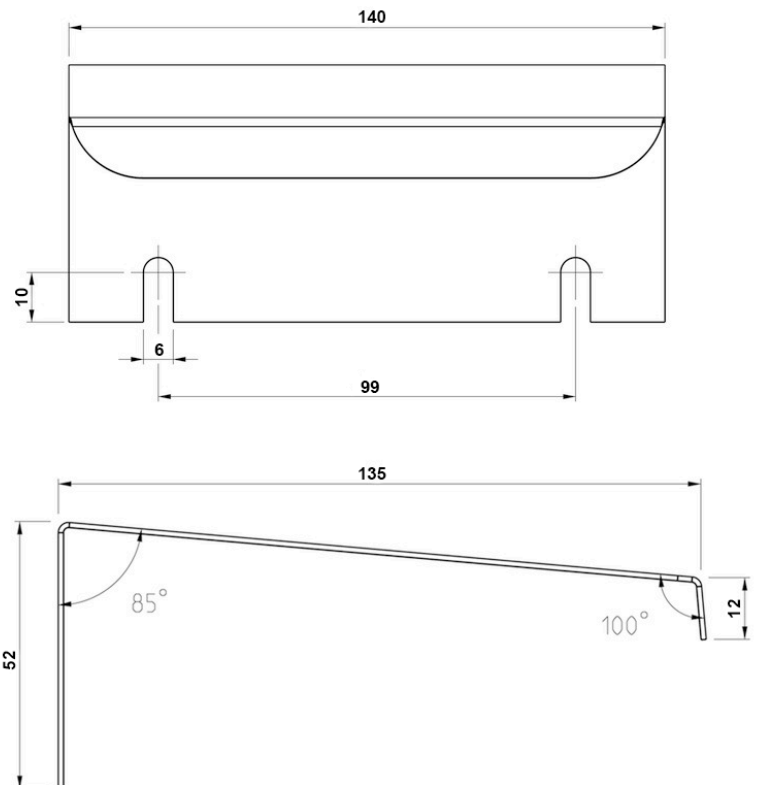

KSLR12

Suojalippa L140 K52 S135

PRODUCT NUMBER	48388
GTIN	6419410483886
E-NUMBER FI	3602865
ETIM CLASS	EC002498

MEASUREMENTS

LOGISTICAL DATA

DIMENSIONAL DRAWING

TECHNICAL DATA

ATEX	No
ACCESSORY FOR	RA2 enclosures