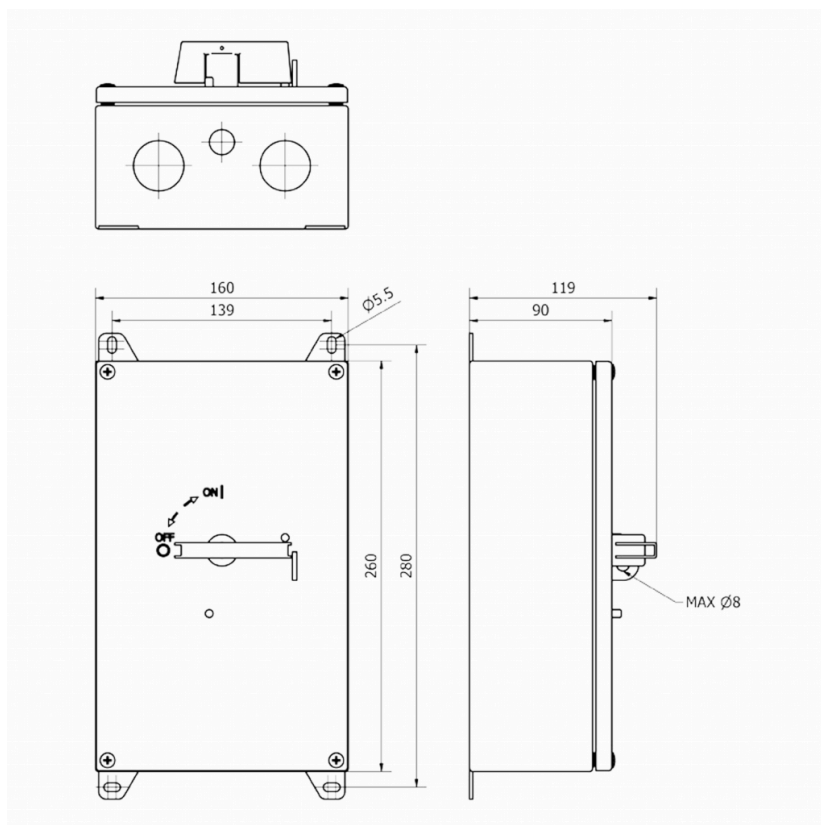

### MEASUREMENTS

HEIGHT	260 mm
WIDTH	160 mm
DEPTH	90 mm
VOLUME	3.744 l
NET WEIGHT	2.7428 kg

### LOGISTICAL DATA

PACKAGE SIZE 1 DEPTH	90 mm
PACKAGE SIZE 1 HEIGHT	260 mm
PACKAGE SIZE 1 WIDTH	160 mm
PACKAGE SIZE 1 WEIGHT	2.7428 kg
PACKAGE SIZE 1 VOLUME	3.744 l

### DIMENSIONAL DRAWING

## TECHNICAL DATA

NUMBER OF POLES	6
ENCLOSURE	RA4R (160 x 260 x 90 mm)
ENCLOSURE TYPE	Stainless steel enclosure (AISI 316L)
UL	UL 60947-4-1A
EMC	No
ATEX	No
IP RATING	IP66
AMPERE RATING (600V)	60
HP 208V	10
HP 415V	10
HP 480V	25
HP 600V	25
SWITCH TYPE DESCRIPTION	Manual motor controller
WIRE SIZE (CU ONLY)	12-4AWG