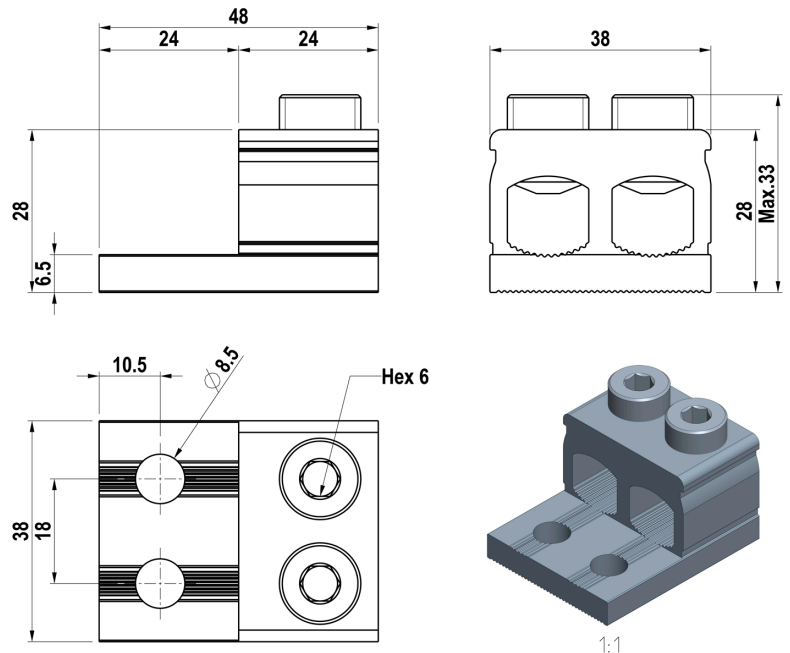

ConnectSafe KKL2X95LR

PRODUCT NUMBER	20585
GTIN	6419410205853
E-NUMBER FI	1942145
ETIM CLASS	EC000897

MEASUREMENTS

HEIGHT	48 mm
WIDTH	38 mm
DEPTH	28 mm
VOLUME	0.0511 l
NET WEIGHT	0.1414 kg

LOGISTICAL DATA

PACKAGE SIZE 1	48
PACKAGE SIZE 1	0.1414 kg
WEIGHT	

DIMENSIONAL DRAWING

TECHNICAL DATA

ATEX	No
TORQUE AL/CU (NM)	12 (16-50 mm ²) / 22 (70-95 mm ²)
KEY SIZE	Hex 6
IN (AL) (A)	400
IN (CU) (A)	490
AL MM ²	6-95
CU MM ²	6-95