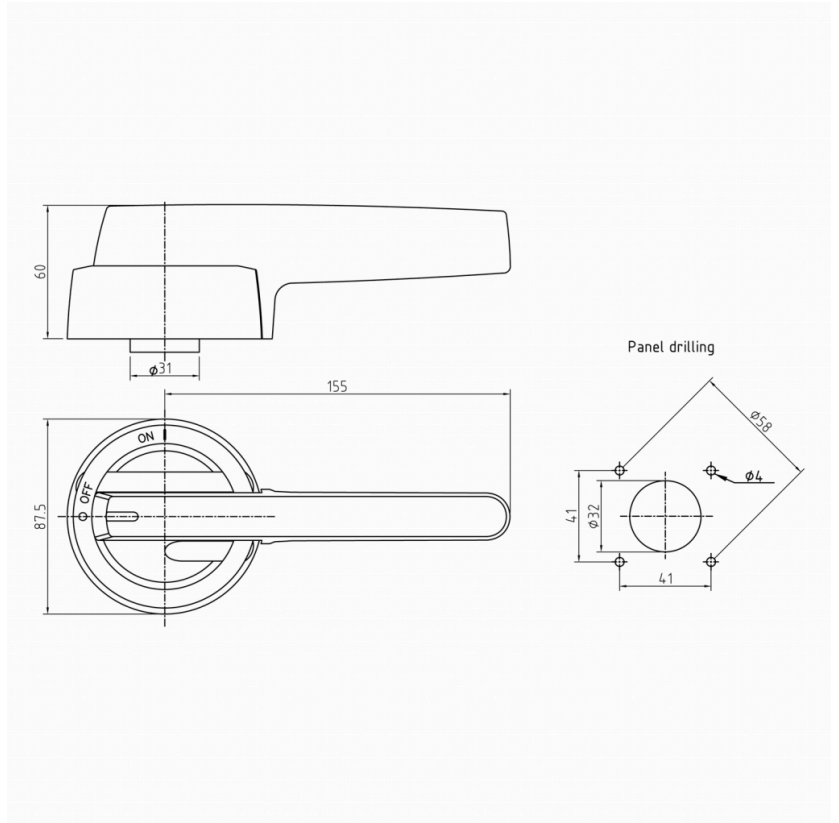

LK14

LK14

PRODUCT NUMBER	22266
GTIN	6419410222669
E-NUMBER FI	3600342
ETIM CLASS	EC000230

MEASUREMENTS

HEIGHT	199 mm
WIDTH	87.5 mm
DEPTH	60 mm
VOLUME	1.0448 l
NET WEIGHT	0.2177 kg

LOGISTICAL DATA

PACKAGE SIZE 1	0.2177 kg
WEIGHT	

DIMENSIONAL DRAWING

TECHNICAL DATA

ATEX	No
IP RATING	IP65
NEMA	1, 3R, 4X, 12
ACCESSORY FOR	KU 315-800A, KVKE 200-250A