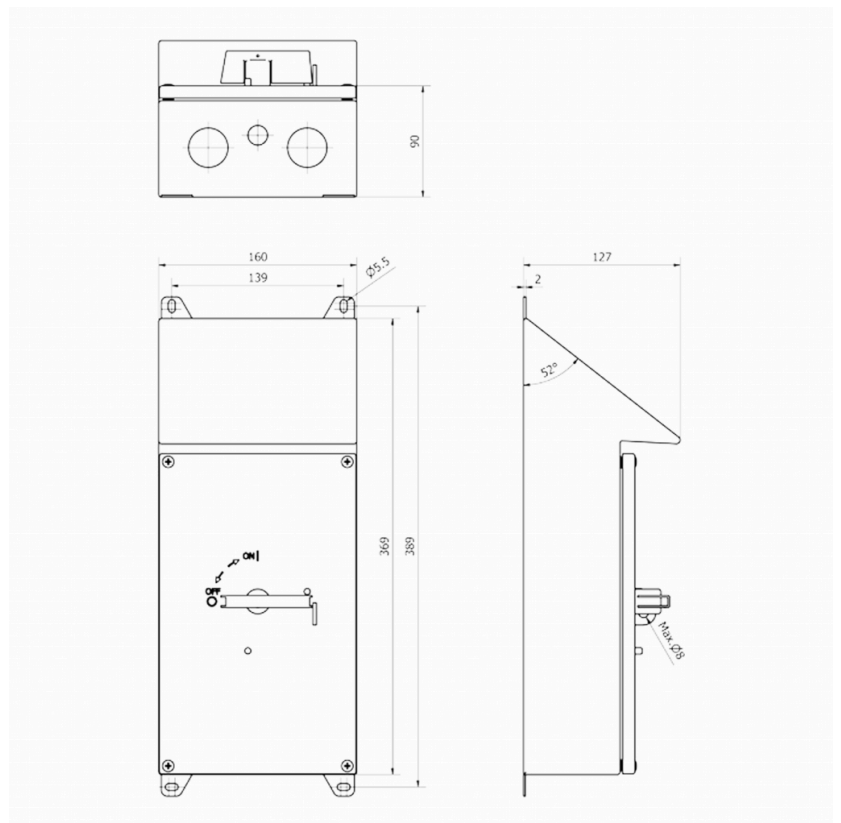

 IsoSafe

KER 380CUL RA4RS

3x63A 400V 30kW

PRODUCT NUMBER	30736
GTIN	6419410307366
TECHNICAL NAME	3x63A 400V 30kW
ETIM CLASS	EC000216

MEASUREMENTS

HEIGHT	369 mm
WIDTH	160 mm
DEPTH	127 mm
VOLUME	7.4981 l
NET WEIGHT	3.24 kg

LOGISTICAL DATA

PACKAGE SIZE 1 DEPTH	106 mm
PACKAGE SIZE 1 HEIGHT	130.4 mm
PACKAGE SIZE 1 WIDTH	96.4 mm
PACKAGE SIZE 1 WEIGHT	3.24 kg
PACKAGE SIZE 1 VOLUME	1.3325 l

DIMENSIONAL DRAWING

TECHNICAL DATA

NUMBER OF POLES	3
ENCLOSURE	RA4RS (160 x 369 x 127 mm)
ENCLOSURE TYPE	Stainless steel enclosure (AISI 316L)
UL	UL 60947-4-1A
EMC	No
ATEX	No
IP RATING	IP66
AMPERE RATING (600V)	80
HP 208V	15
HP 415V	15
HP 480V	30
HP 600V	40
SWITCH TYPE DESCRIPTION	Manual motor controller
WIRE SIZE (CU ONLY)	8-1/0AWG